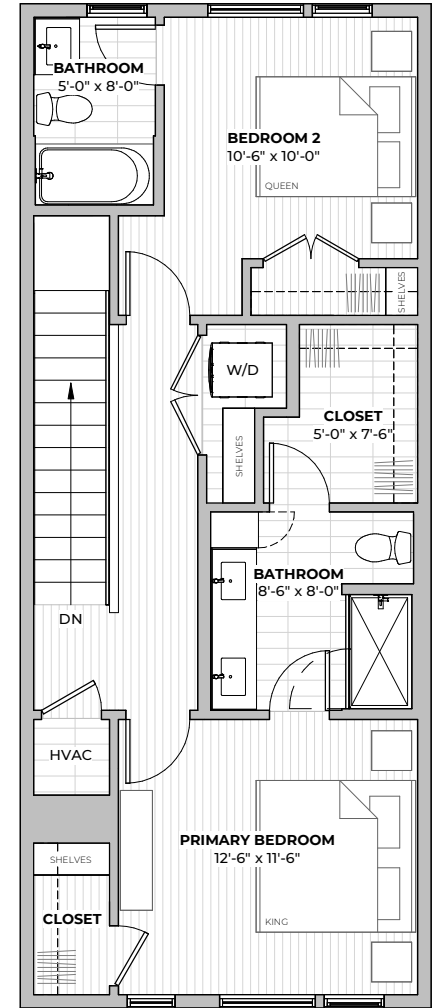

2ND & 3RD FLOORS FRONT ENTRANCE

PLAN B5

2
beds

2.5
baths

1488-1530
SF

FIRST FLOOR

SECOND FLOOR

THIRD FLOOR