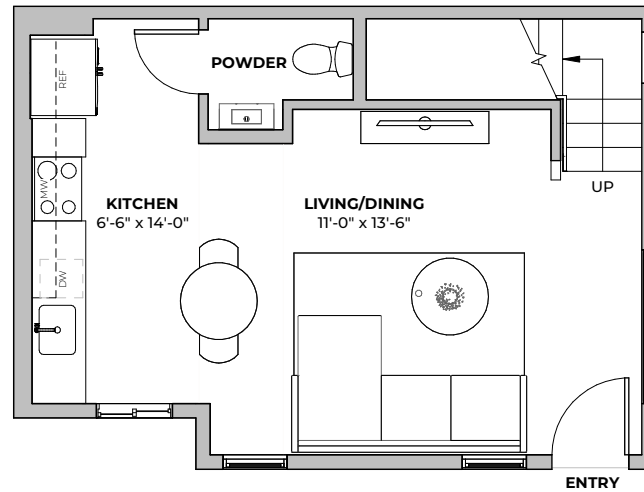

FIRST FLOOR

SECOND FLOOR

PLAN A3.1

1
beds

1
baths

815
SF

2211 E M. FRANKLIN AVE
 AUSTIN, TX 78723
 512-588-2341 liveatgeorgetx.com

All images are preliminary and for illustrative purposes only. Final finishes and colors will vary and are subject to change.

1ST
FLOOR

2ND
FLOOR

PLAN A3.1

1
beds

1
baths

815
SF

2211 E M. FRANKLIN AVE
AUSTIN, TX 78723
512-588-2341 liveatgeorgetx.com

All images are preliminary and for illustrative purposes only. Final finishes and colors will vary and are subject to change.

FIRST FLOOR

SECOND FLOOR

PLAN A3.2

1
beds

1.5
baths

890
SF

2211 E M. FRANKLIN AVE
 AUSTIN, TX 78723
 512-588-2341 liveatgeorgetx.com

All images are preliminary and for illustrative purposes only. Final finishes and colors will vary and are subject to change.