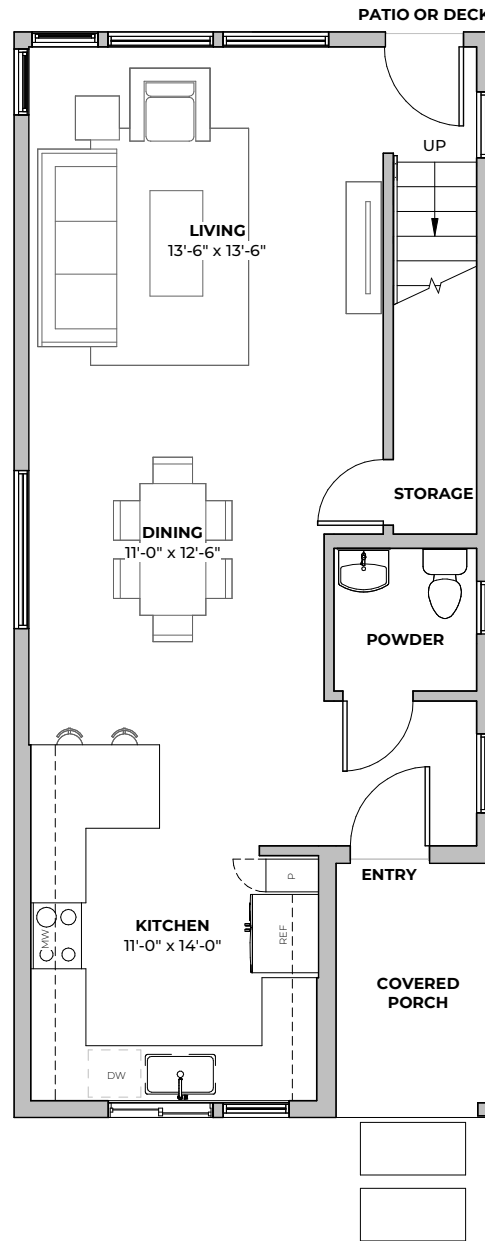

FIRST FLOOR