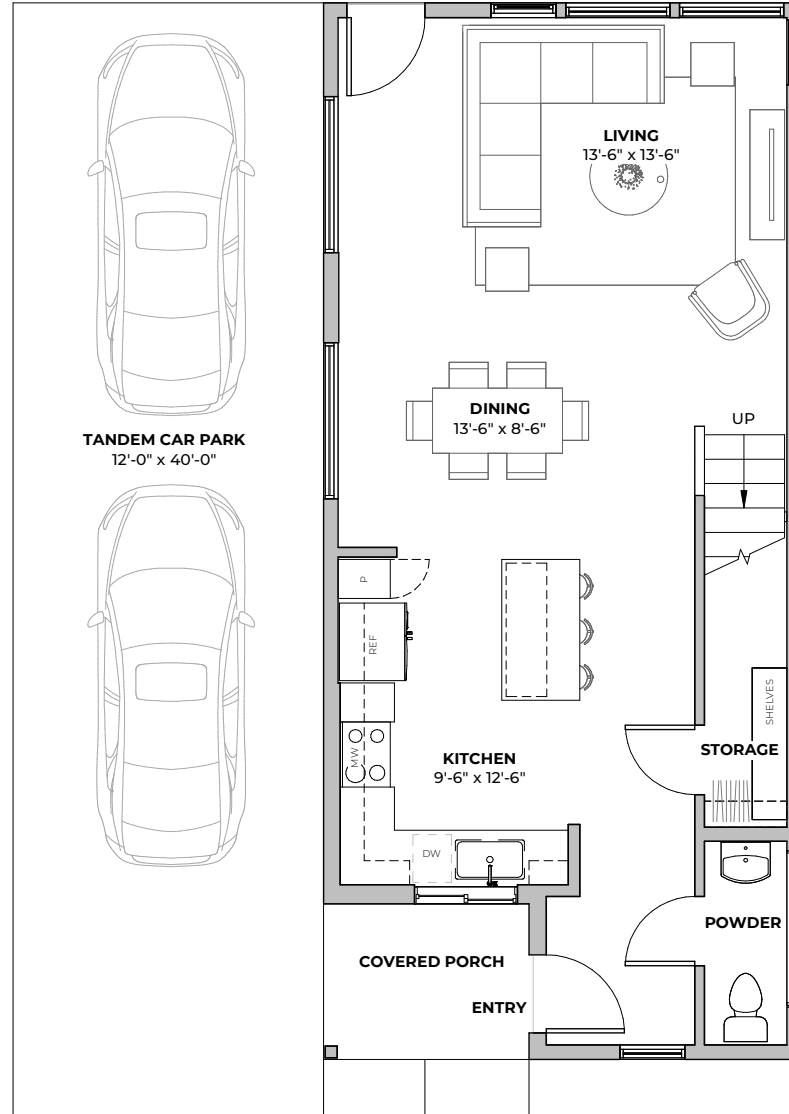

FIRST FLOOR

PATIO OR DECK