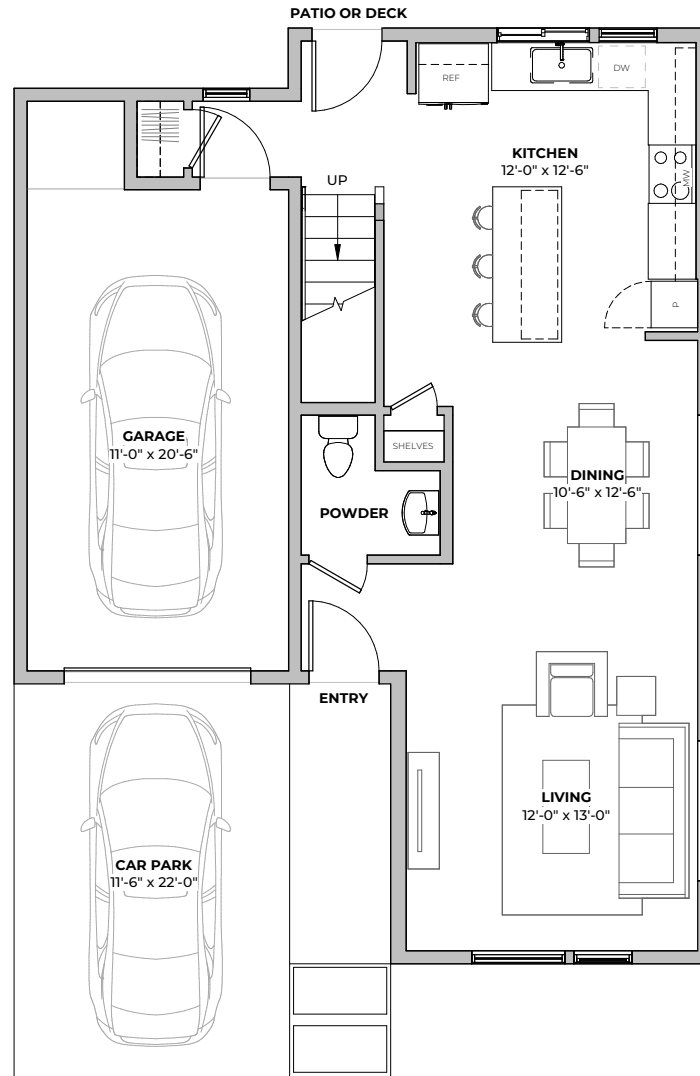

FIRST FLOOR