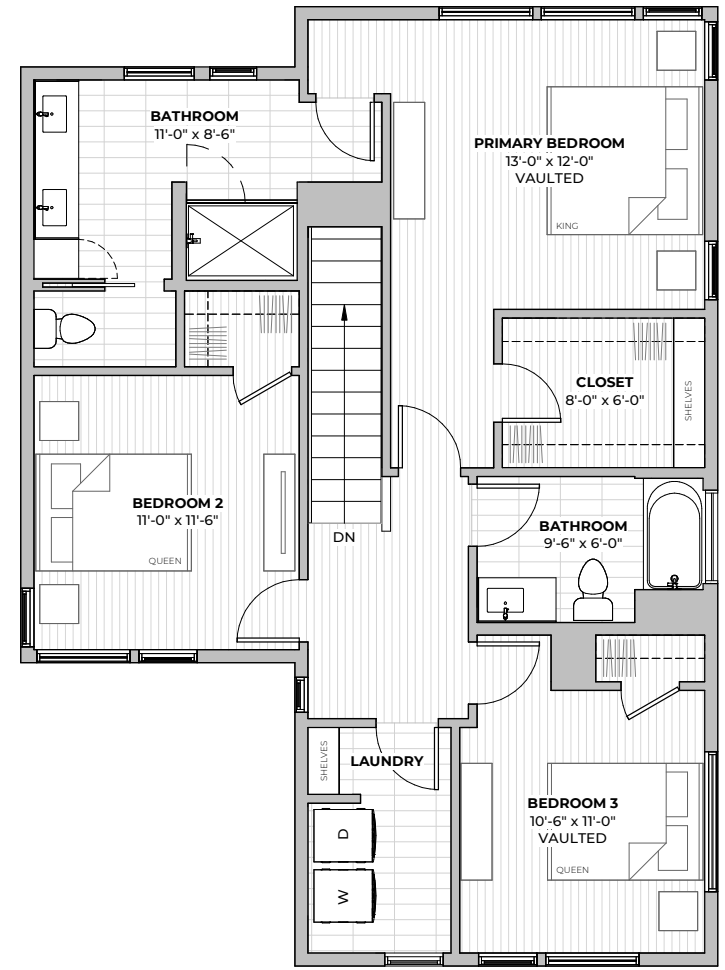

SECOND FLOOR

2211 E M. FRANKLIN AVE
AUSTIN, TX 78723
512-588-2341 liveatgeorgetx.com

All images are preliminary and for illustrative purposes only. Final finishes and colors will vary and are subject to change.