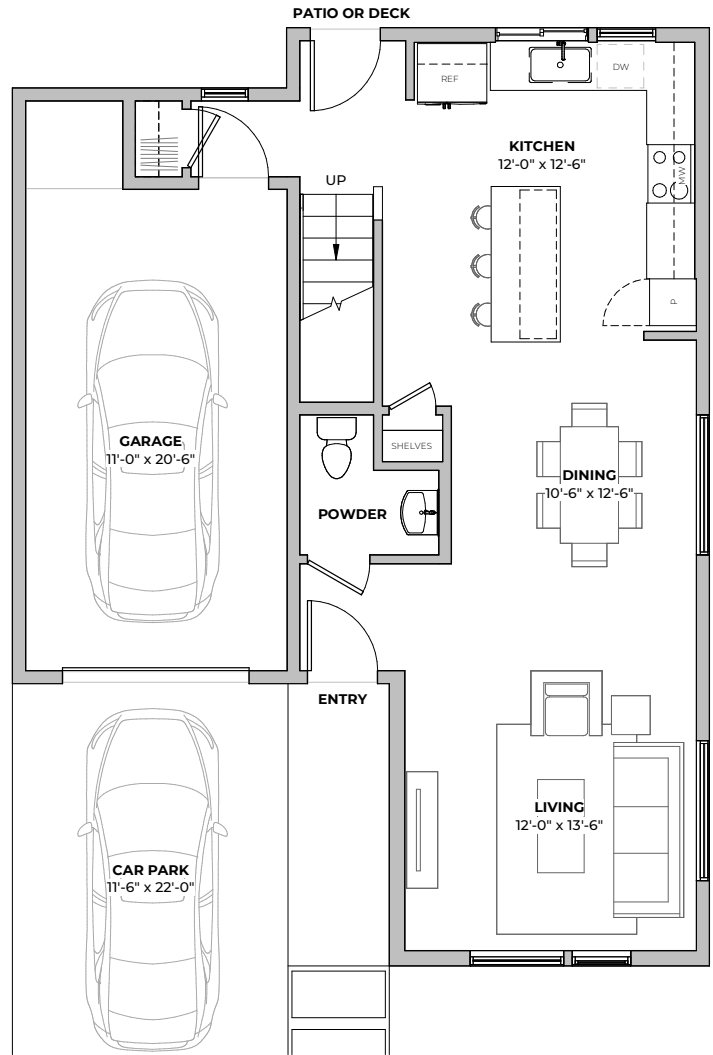

FIRST FLOOR