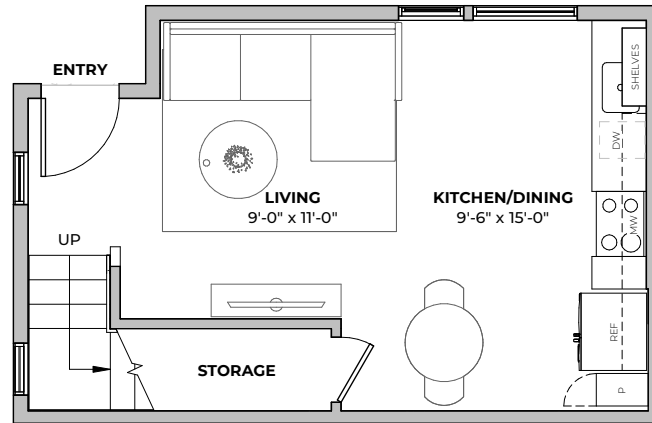

FIRST FLOOR

SECOND FLOOR

PLAN A3.1

1
beds

1
baths

815
SF

2211 E M. FRANKLIN AVE
 AUSTIN, TX 78723
 512-588-2341 liveatgeorgetx.com

All images are preliminary and for illustrative purposes only. Final finishes and colors will vary and are subject to change.

1ST
FLOOR

2ND
FLOOR

PLAN A3.1

1
beds

1
baths

815
SF

2211 E M. FRANKLIN AVE
AUSTIN, TX 78723
512-588-2341 liveatgeorgetx.com

All images are preliminary and for illustrative purposes only. Final finishes and colors will vary and are subject to change.