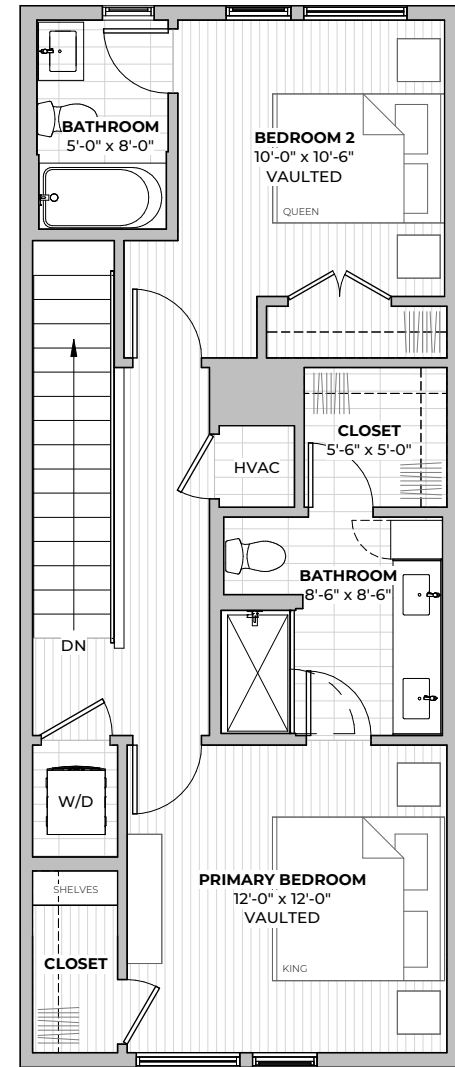

1ST
FLOOR

2ND
FLOOR

PLAN B2.1

2
beds

2.5
baths

1281
SF

2211 E M. FRANKLIN AVE
AUSTIN, TX 78723
512-588-2341 liveatgeorgetx.com

All images are preliminary and for illustrative purposes only. Final finishes and colors will vary and are subject to change.

PLAN B2.2

2
beds

2.5
baths

1308
SF

FIRST FLOOR

SECOND FLOOR

2211 E M. FRANKLIN AVE
 AUSTIN, TX 78723
512-588-2341 liveatgeorgetx.com

All images are preliminary and for illustrative purposes only. Final finishes and colors will vary and are subject to change.

1ST
FLOOR

2ND
FLOOR

PLAN B2.2

2
beds

2.5
baths

1308
SF

2211 E M. FRANKLIN AVE
AUSTIN, TX 78723
512-588-2341 liveatgeorgetx.com

All images are preliminary and for illustrative purposes only. Final finishes and colors will vary and are subject to change.