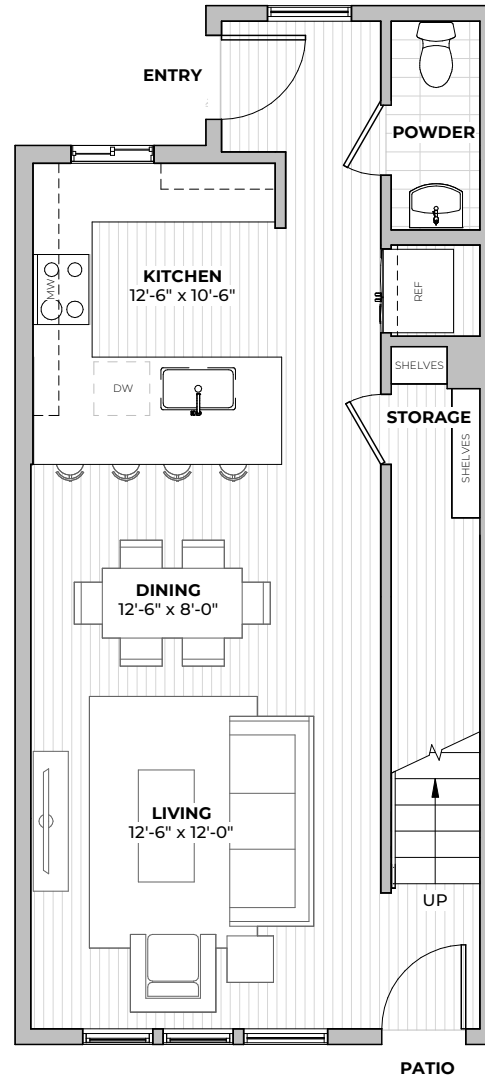

1ST
FLOOR

2ND
FLOOR

PLAN B1.2

2
beds

2.5
baths

1194
SF

2211 E M. FRANKLIN AVE
AUSTIN, TX 78723
512-588-2341 liveatgeorgetx.com

All images are preliminary and for illustrative purposes only. Final finishes and colors will vary and are subject to change.

FIRST FLOOR

SECOND FLOOR

PLAN B2.1

2
beds

2.5
baths

1281
SF

2211 E M. FRANKLIN AVE
 AUSTIN, TX 78723
 512-588-2341 liveatgeorgetx.com

All images are preliminary and for illustrative purposes only. Final finishes and colors will vary and are subject to change.

1ST
FLOOR

2ND
FLOOR

PLAN B2.1

2
beds

2.5
baths

1281
SF

2211 E M. FRANKLIN AVE
AUSTIN, TX 78723
512-588-2341 liveatgeorgetx.com

All images are preliminary and for illustrative purposes only. Final finishes and colors will vary and are subject to change.