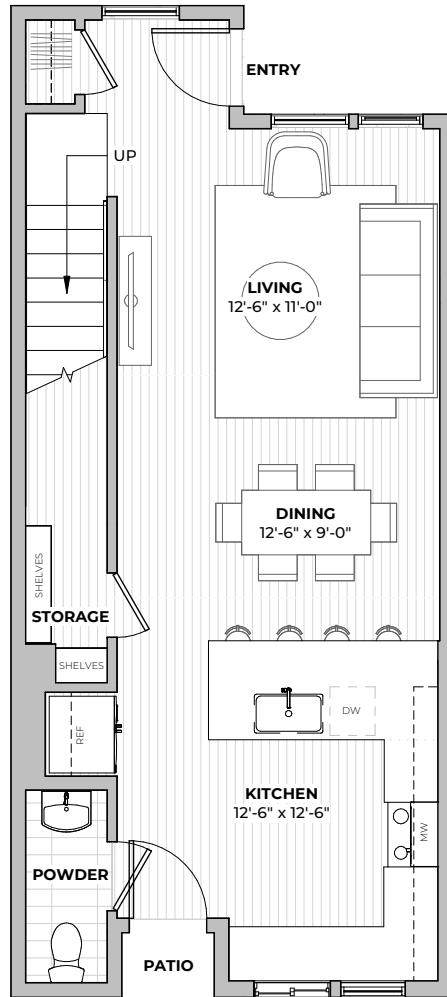

1ST
FLOOR

2ND
FLOOR

PLAN B2.1

2
beds

2.5
baths

1281
SF

2211 E M. FRANKLIN AVE
AUSTIN, TX 78723
512-588-2341 liveatgeorgetx.com

All images are preliminary and for illustrative purposes only. Final finishes and colors will vary and are subject to change.

PLAN B2.2

2
beds

2.5
baths

1308
SF

FIRST FLOOR

SECOND FLOOR

2211 E M. FRANKLIN AVE
 AUSTIN, TX 78723
512-588-2341 liveatgeorgetx.com

All images are preliminary and for illustrative purposes only. Final finishes and colors will vary and are subject to change.

1ST
FLOOR

2ND
FLOOR

PLAN B2.2

2
beds

2.5
baths

1308
SF

2211 E M. FRANKLIN AVE
AUSTIN, TX 78723
512-588-2341 liveatgeorgetx.com

All images are preliminary and for illustrative purposes only. Final finishes and colors will vary and are subject to change.