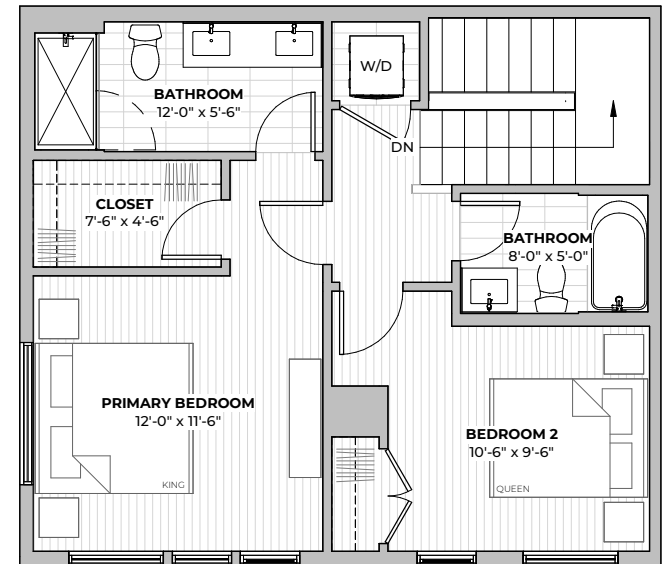

1ST
FLOOR

2ND
FLOOR

2211 E M. FRANKLIN AVE
AUSTIN, TX 78723
512-588-2341 liveatgeorgetx.com

PLAN B1.1

2
beds

2.5
baths

1145
SF

All images are preliminary and for illustrative purposes only. Final finishes and colors will vary and are subject to change.

PLAN B1.2

2
beds

2.5
baths

1194
SF

FIRST FLOOR

SECOND FLOOR

2211 E M. FRANKLIN AVE
 AUSTIN, TX 78723
512-588-2341 liveatgeorgetx.com

All images are preliminary and for illustrative purposes only. Final finishes and colors will vary and are subject to change.

1ST
FLOOR

2ND
FLOOR

PLAN B1.2

2
beds

2.5
baths

1194
SF

2211 E M. FRANKLIN AVE
AUSTIN, TX 78723
512-588-2341 liveatgeorgetx.com

All images are preliminary and for illustrative purposes only. Final finishes and colors will vary and are subject to change.

FIRST FLOOR

SECOND FLOOR

PLAN B2.1

2
beds

2.5
baths

1281
SF

2211 E M. FRANKLIN AVE
 AUSTIN, TX 78723
 512-588-2341 liveatgeorgetx.com

All images are preliminary and for illustrative purposes only. Final finishes and colors will vary and are subject to change.