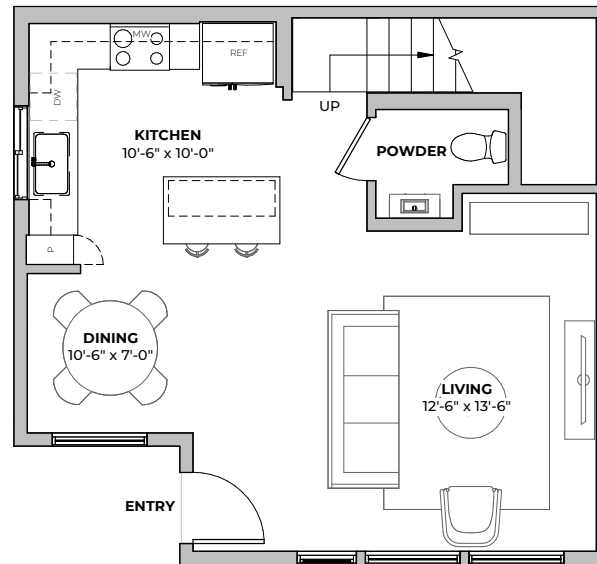

1ST
FLOOR

2ND
FLOOR

2211 E M. FRANKLIN AVE
AUSTIN, TX 78723
512-588-2341 liveatgeorgetx.com

PLAN B1.1

2
beds

2.5
baths

1145
SF

All images are preliminary and for illustrative purposes only. Final finishes and colors will vary and are subject to change.

PLAN B1.2

2
beds

2.5
baths

1194
SF

FIRST FLOOR

SECOND FLOOR

2211 E M. FRANKLIN AVE
 AUSTIN, TX 78723
512-588-2341 liveatgeorgetx.com

All images are preliminary and for illustrative purposes only. Final finishes and colors will vary and are subject to change.

1ST
FLOOR

2ND
FLOOR

PLAN B1.2

2
beds

2.5
baths

1194
SF

2211 E M. FRANKLIN AVE
AUSTIN, TX 78723
512-588-2341 liveatgeorgetx.com

All images are preliminary and for illustrative purposes only. Final finishes and colors will vary and are subject to change.