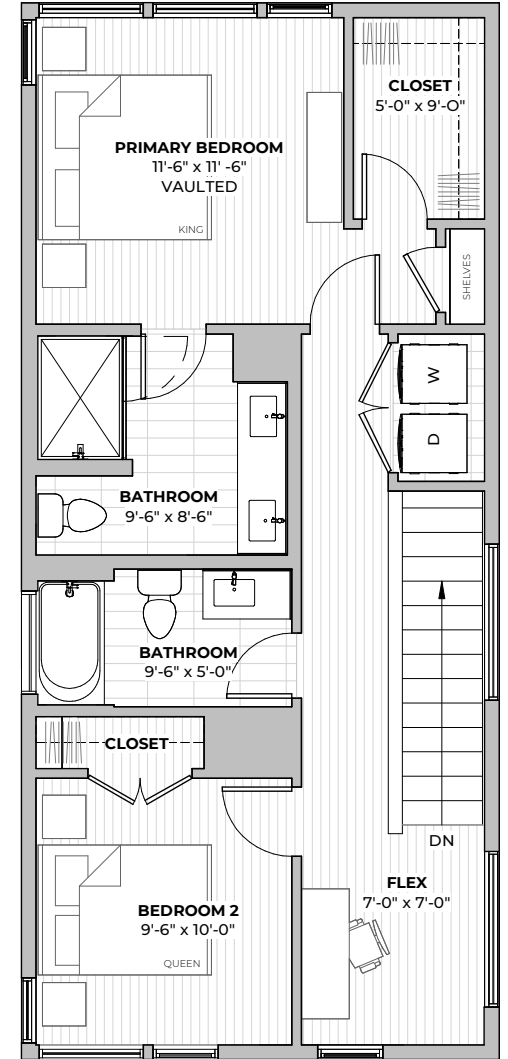

SECOND FLOOR

2211 E M. FRANKLIN AVE
AUSTIN, TX 78723
512-588-2341 liveatgeorgetx.com

All images are preliminary and for illustrative purposes only. Final finishes and colors will vary and are subject to change.