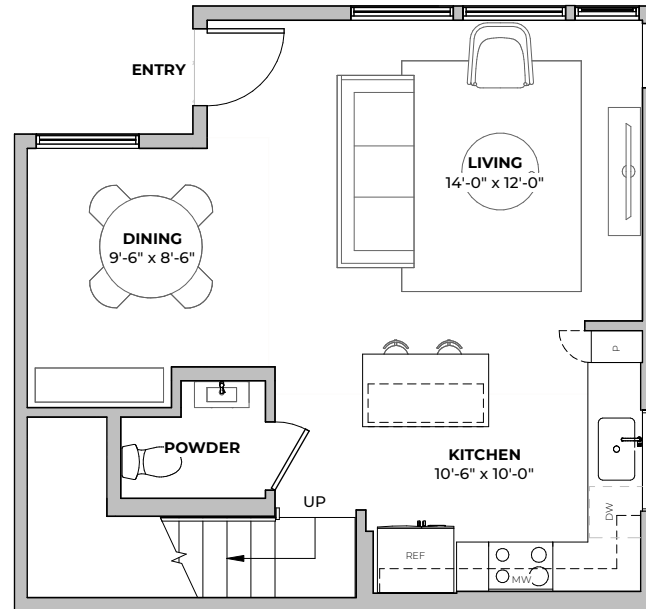

1ST
FLOOR

2ND
FLOOR

PLAN A3.2

1
beds

1.5
baths

890
SF

2211 E M. FRANKLIN AVE
AUSTIN, TX 78723
512-588-2341 liveatgeorgetx.com

All images are preliminary and for illustrative purposes only. Final finishes and colors will vary and are subject to change.

PLAN B1.1

2
beds

2.5
baths

1145
SF

FIRST FLOOR

SECOND FLOOR

2211 E M. FRANKLIN AVE
 AUSTIN, TX 78723
 512-588-2341 liveatgeorgetx.com

All images are preliminary and for illustrative purposes only. Final finishes and colors will vary and are subject to change.

1ST
FLOOR

2ND
FLOOR

2211 E M. FRANKLIN AVE
AUSTIN, TX 78723
512-588-2341 liveatgeorgetx.com

PLAN B1.1

2
beds

2.5
baths

1145
SF

All images are preliminary and for illustrative purposes only. Final finishes and colors will vary and are subject to change.