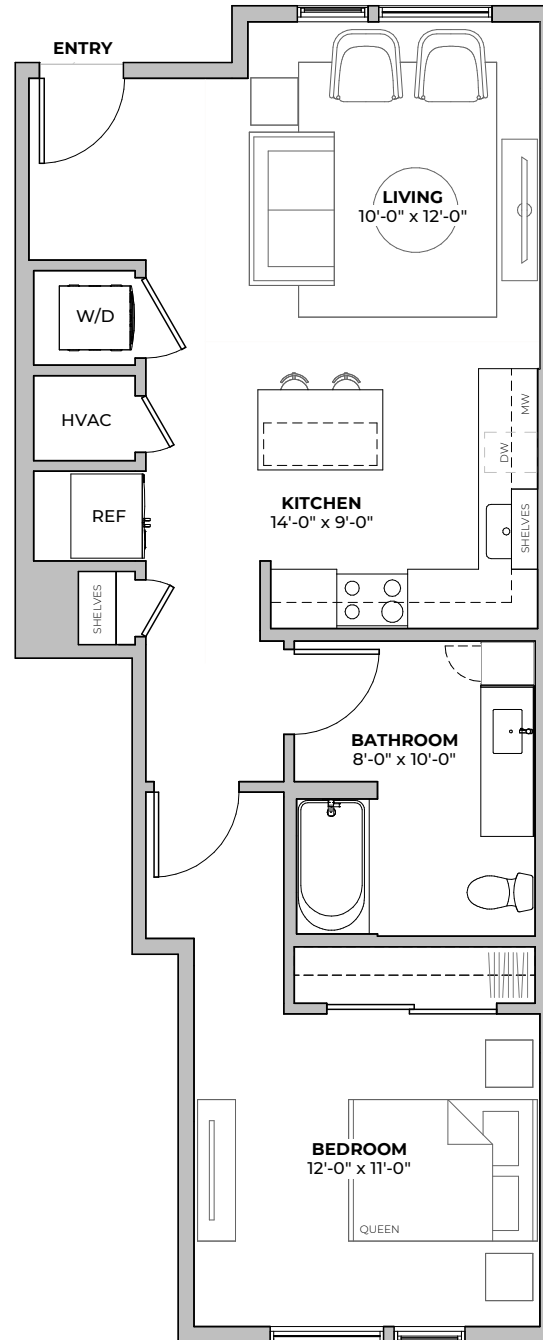

LEVEL 1 (ENTERED FROM BACK OF BLDG)

PLAN A2

1
beds

1
baths

760
SF

2211 E M. FRANKLIN AVE
 AUSTIN, TX 78723
 512-588-2341 liveatgeorgetx.com

All images are preliminary and for illustrative purposes only. Final finishes and colors will vary and are subject to change.

PLAN A2 ANSI

1
beds

1
baths

760
SF

2211 E M. FRANKLIN AVE
AUSTIN, TX 78723
512-588-2341 liveatgeorgetx.com

All images are preliminary and for illustrative purposes only. Final finishes and colors will vary and are subject to change.

2211 E M. FRANKLIN AVE
AUSTIN, TX 78723
512-588-2341 liveatgeorgetx.com

PLAN A2 ANSI

1
beds

1
baths

760
SF

All images are preliminary and for illustrative purposes only. Final finishes and colors will vary and are subject to change.

FIRST FLOOR

SECOND FLOOR

PLAN A3.1

1
beds

1
baths

815
SF

2211 E M. FRANKLIN AVE
 AUSTIN, TX 78723
 512-588-2341 liveatgeorgetx.com

All images are preliminary and for illustrative purposes only. Final finishes and colors will vary and are subject to change.