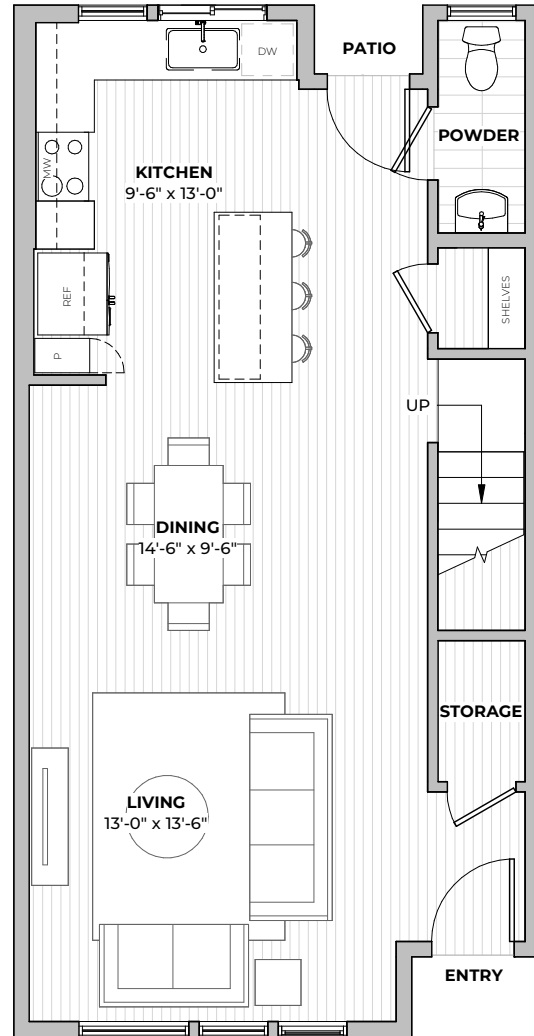

PLAN B4.2

2
beds

2.5
baths

1480
SF

FIRST FLOOR

SECOND FLOOR

2211 E M. FRANKLIN AVE
 AUSTIN, TX 78723
 512-588-2341 liveatgeorgeatx.com

All images are preliminary and for illustrative purposes only. Final finishes and colors will vary and are subject to change.