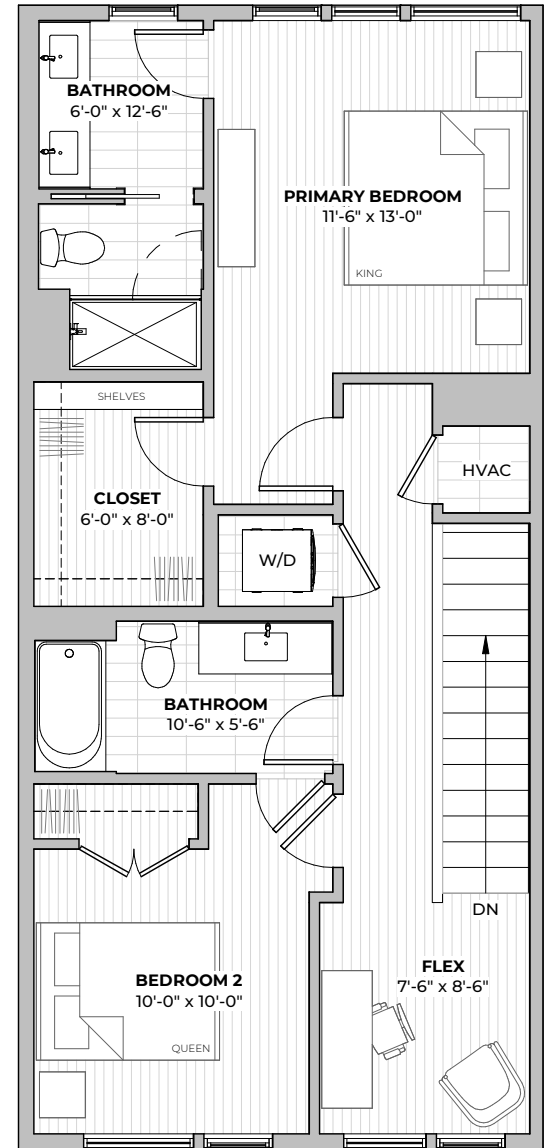

PLAN B4.2

2
beds

2.5
baths

1480
SF

FIRST FLOOR

SECOND FLOOR

2211 E M. FRANKLIN AVE
 AUSTIN, TX 78723
 512-588-2341 liveatgeorgeatx.com

All images are preliminary and for illustrative purposes only. Final finishes and colors will vary and are subject to change.