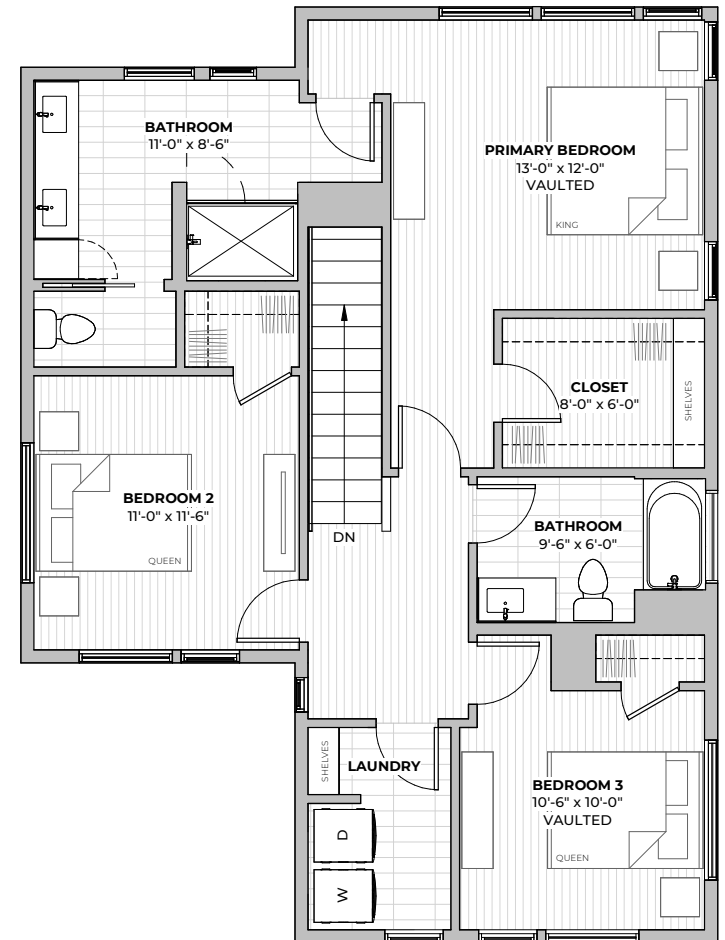

SECOND FLOOR

2211 E M. FRANKLIN AVE
AUSTIN, TX 78723
512-588-2341 liveatgeorgetx.com

All images are preliminary and for illustrative purposes only. Final finishes and colors will vary and are subject to change.