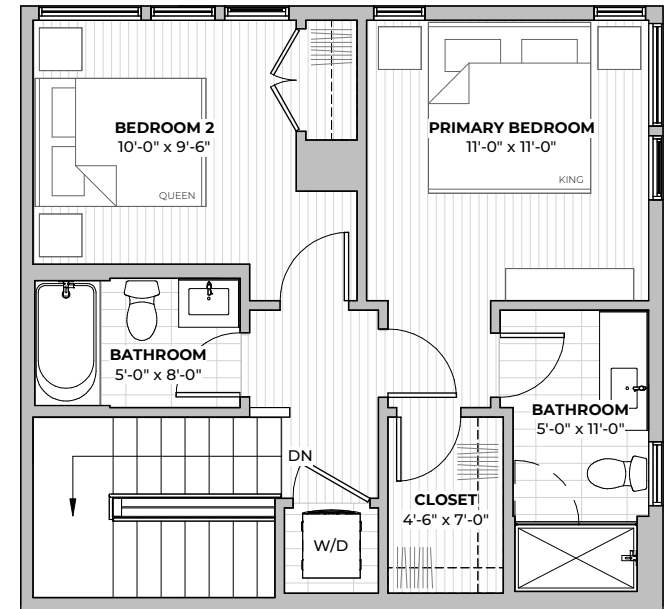

1ST
FLOOR

2ND
FLOOR

PLAN A3.2

1
beds

1.5
baths

890
SF

2211 E M. FRANKLIN AVE
AUSTIN, TX 78723
512-588-2341 liveatgeorgetx.com

All images are preliminary and for illustrative purposes only. Final finishes and colors will vary and are subject to change.

PLAN B1.1

2
beds

2.5
baths

1145
SF

FIRST FLOOR

SECOND FLOOR

2211 E M. FRANKLIN AVE
 AUSTIN, TX 78723
 512-588-2341 liveatgeorgetx.com

All images are preliminary and for illustrative purposes only. Final finishes and colors will vary and are subject to change.

1ST
FLOOR

2ND
FLOOR

2211 E M. FRANKLIN AVE
AUSTIN, TX 78723
512-588-2341 liveatgeorgetx.com

PLAN B1.1

2
beds

2.5
baths

1145
SF

All images are preliminary and for illustrative purposes only. Final finishes and colors will vary and are subject to change.