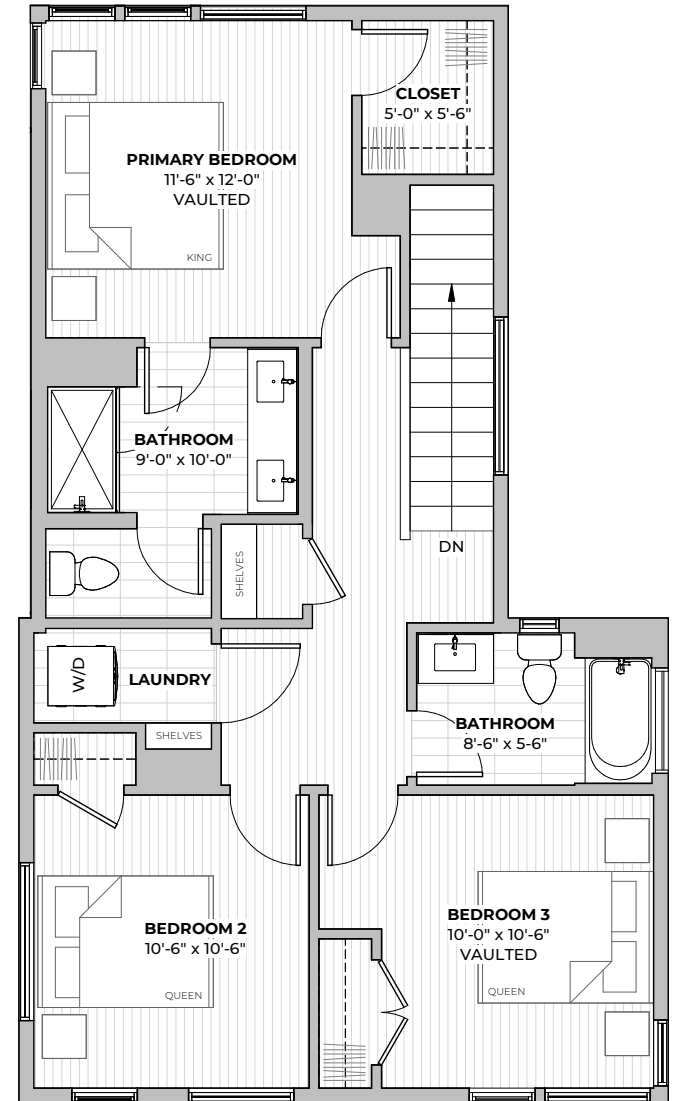

All images are preliminary and for illustrative purposes only. Final finishes and colors will vary and are subject to change.

PLAN C1.2

3
beds

2.5
baths

1566
SF

FIRST FLOOR

SECOND FLOOR

2211 E M. FRANKLIN AVE
 AUSTIN, TX 78723
 512-588-2341 liveatgeorgetx.com