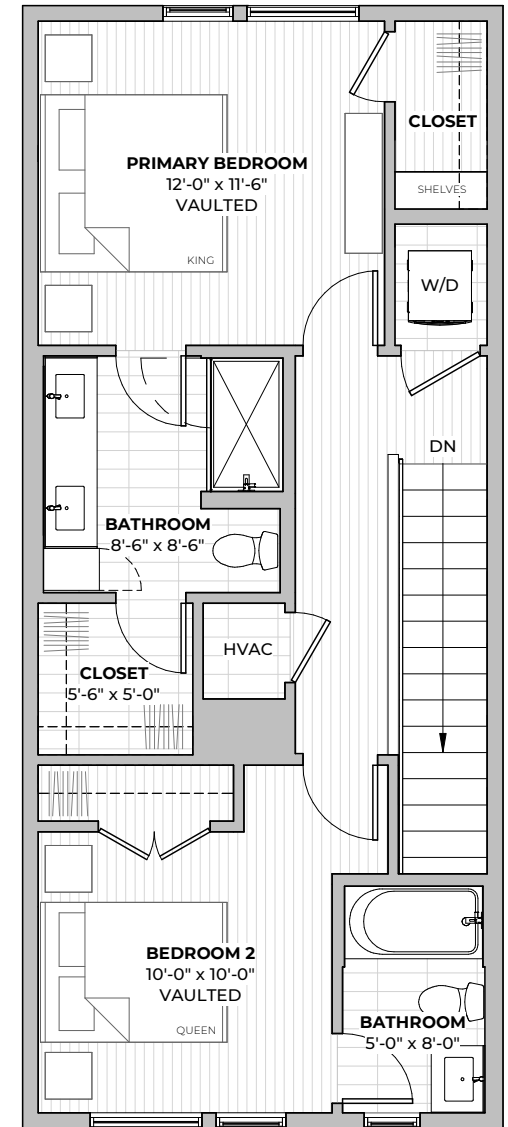

1ST
FLOOR

2ND
FLOOR

PLAN B1.2

2
beds

2.5
baths

1194
SF

2211 E M. FRANKLIN AVE
AUSTIN, TX 78723
512-588-2341 liveatgeorgetx.com

All images are preliminary and for illustrative purposes only. Final finishes and colors will vary and are subject to change.

FIRST FLOOR

SECOND FLOOR

PLAN B2.1

2
beds

2.5
baths

1281
SF

2211 E M. FRANKLIN AVE
 AUSTIN, TX 78723
 512-588-2341 liveatgeorgetx.com

All images are preliminary and for illustrative purposes only. Final finishes and colors will vary and are subject to change.

1ST
FLOOR

2ND
FLOOR

PLAN B2.1

2
beds

2.5
baths

1281
SF

2211 E M. FRANKLIN AVE
AUSTIN, TX 78723
512-588-2341 liveatgeorgetx.com

All images are preliminary and for illustrative purposes only. Final finishes and colors will vary and are subject to change.