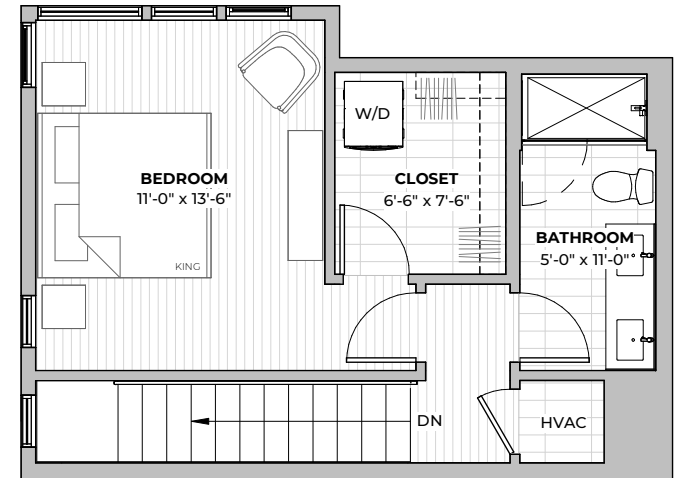

FIRST FLOOR

SECOND FLOOR

PLAN A3.1

1
beds

1
baths

815
SF

2211 E M. FRANKLIN AVE
 AUSTIN, TX 78723
 512-588-2341 liveatgeorgetx.com

All images are preliminary and for illustrative purposes only. Final finishes and colors will vary and are subject to change.

1ST
FLOOR

2ND
FLOOR

PLAN A3.1

1
beds

1
baths

815
SF

2211 E M. FRANKLIN AVE
AUSTIN, TX 78723
512-588-2341 liveatgeorgetx.com

All images are preliminary and for illustrative purposes only. Final finishes and colors will vary and are subject to change.

FIRST FLOOR

SECOND FLOOR

PLAN A3.2

1
beds

1.5
baths

890
SF

2211 E M. FRANKLIN AVE
 AUSTIN, TX 78723
 512-588-2341 liveatgeorgetx.com

All images are preliminary and for illustrative purposes only. Final finishes and colors will vary and are subject to change.