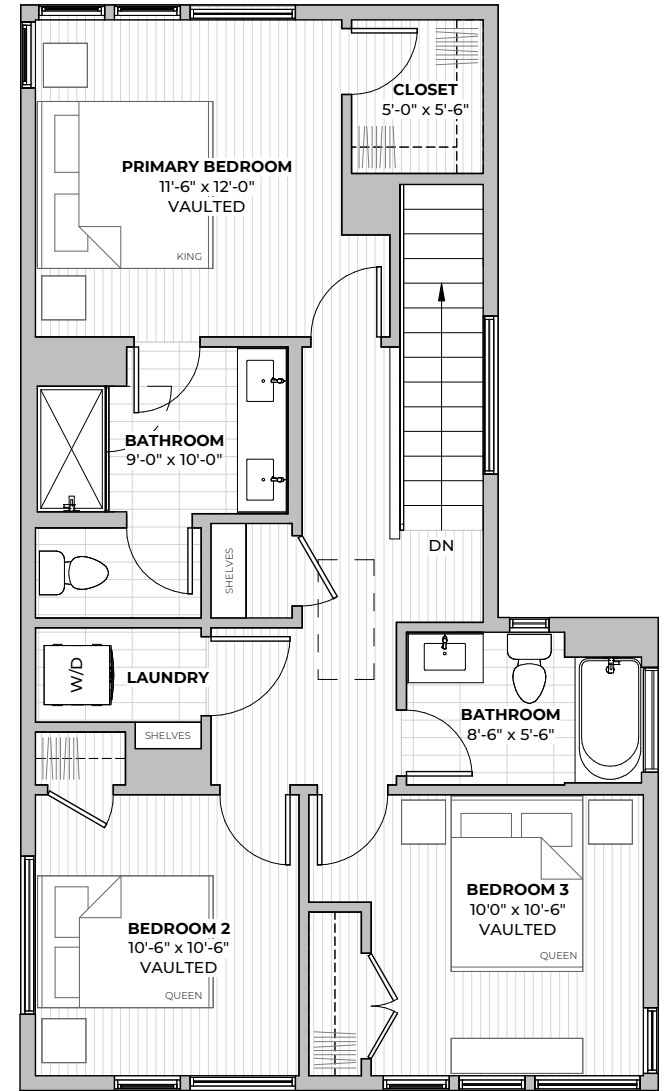

All images are preliminary and for illustrative purposes only. Final finishes and colors will vary and are subject to change.

PLAN C1.1

3
beds

2.5
baths

1545
SF

FIRST FLOOR

SECOND FLOOR

2211 E M. FRANKLIN AVE
 AUSTIN, TX 78723
 512-588-2341 liveatgeorgetx.com