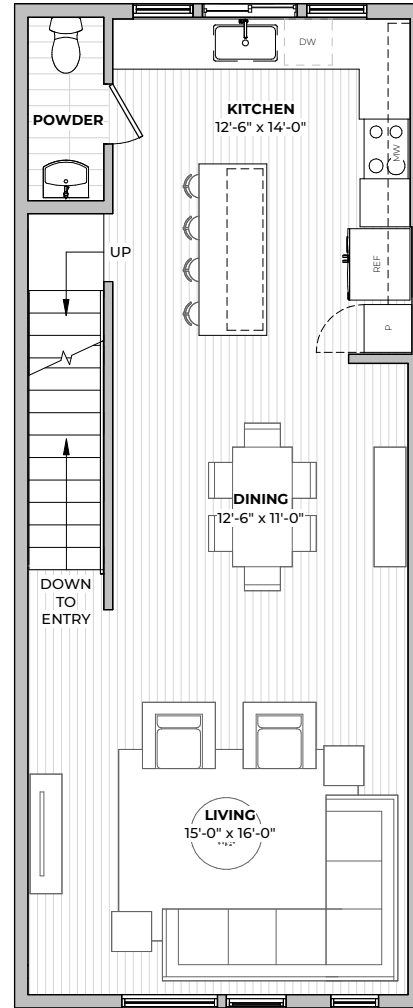

2ND & 3RD FLOORS FRONT ENTRANCE

PLAN B5

2
beds

2.5
baths

1488-1530
SF

FIRST FLOOR

SECOND FLOOR

THIRD FLOOR