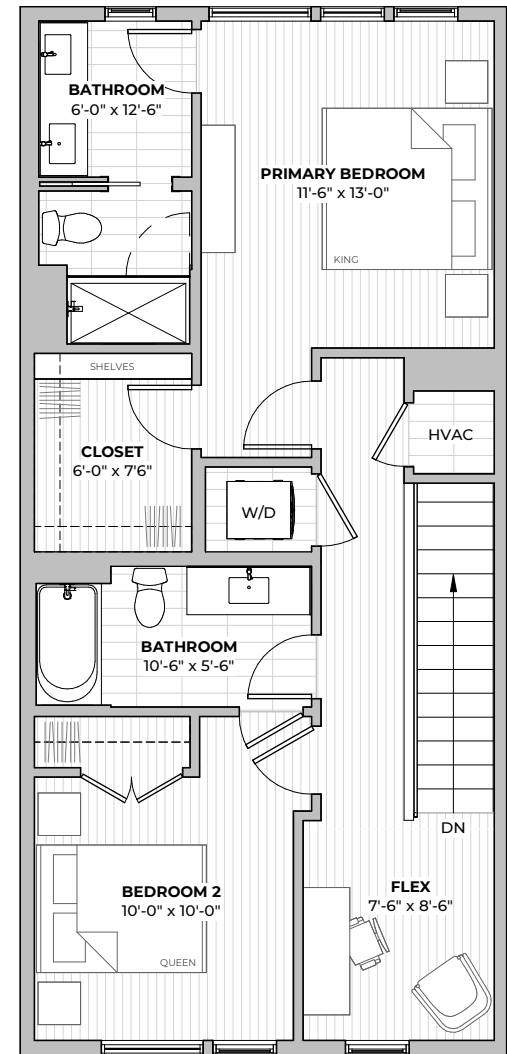

PLAN B4.1

2
beds

2.5
baths

1470-1510
SF

FIRST FLOOR

SECOND FLOOR

2211 E M. FRANKLIN AVE
 AUSTIN, TX 78723
512-588-2341 liveatgeorgetx.com

All images are preliminary and for illustrative purposes only. Final finishes and colors will vary and are subject to change.