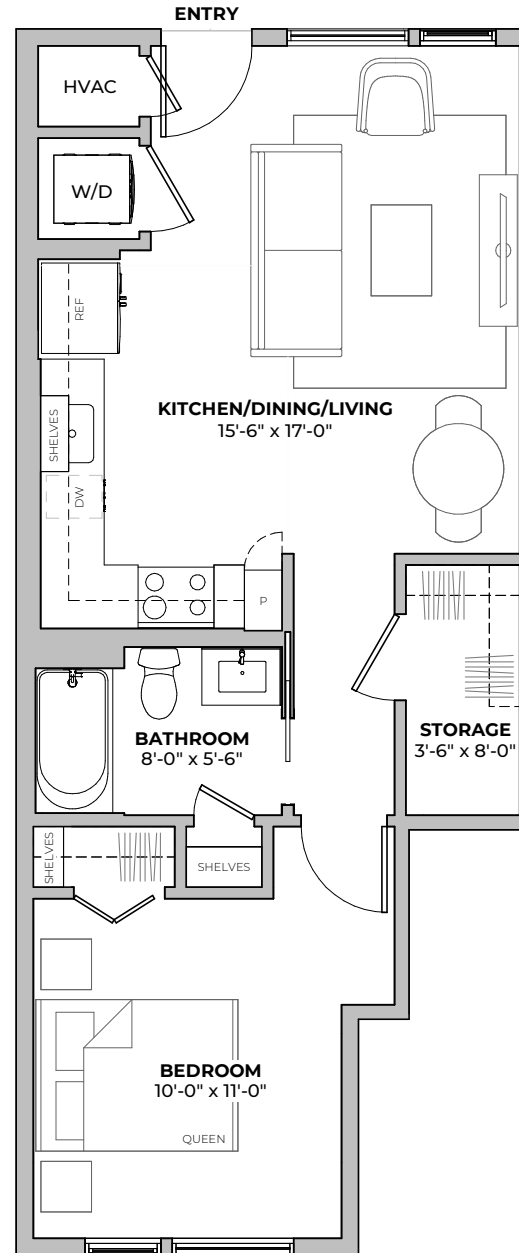

PLAN A1

1
beds

1
baths

616
SF

2211 E M. FRANKLIN AVE
AUSTIN, TX 78723
512-588-2341 liveatgeorgetx.com

All images are preliminary and for illustrative purposes only. Final finishes and colors will vary and are subject to change.

LEVEL 1 (ENTERED FROM BACK OF BLDG)

PLAN A2

1
beds

1
baths

760
SF

2211 E M. FRANKLIN AVE
 AUSTIN, TX 78723
 512-588-2341 liveatgeorgetx.com

All images are preliminary and for illustrative purposes only. Final finishes and colors will vary and are subject to change.