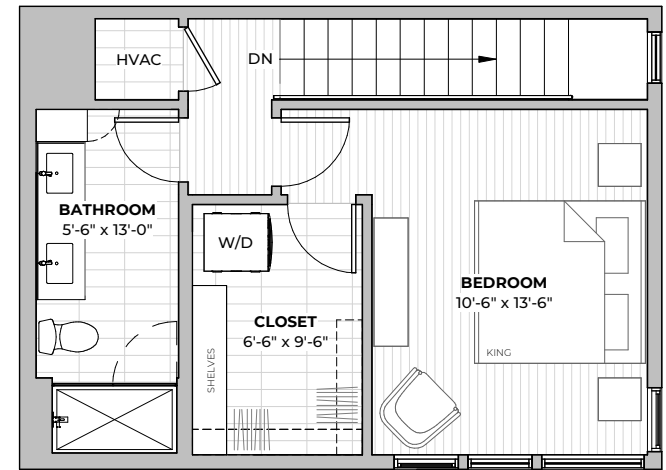

FIRST FLOOR

SECOND FLOOR

PLAN A3.1

1
beds

1
baths

815
SF

2211 E M. FRANKLIN AVE
 AUSTIN, TX 78723
 512-588-2341 liveatgeorgetx.com

All images are preliminary and for illustrative purposes only. Final finishes and colors will vary and are subject to change.

1ST
FLOOR

2ND
FLOOR

PLAN A3.1

1
beds

1
baths

815
SF

2211 E M. FRANKLIN AVE
AUSTIN, TX 78723
512-588-2341 liveatgeorgetx.com

All images are preliminary and for illustrative purposes only. Final finishes and colors will vary and are subject to change.

FIRST FLOOR

SECOND FLOOR

PLAN A3.2

1
beds

1.5
baths

890
SF

2211 E M. FRANKLIN AVE
 AUSTIN, TX 78723
 512-588-2341 liveatgeorgetx.com

All images are preliminary and for illustrative purposes only. Final finishes and colors will vary and are subject to change.

1ST
FLOOR

2ND
FLOOR

PLAN A3.2

1
beds

1.5
baths

890
SF

2211 E M. FRANKLIN AVE
AUSTIN, TX 78723
512-588-2341 liveatgeorgetx.com

All images are preliminary and for illustrative purposes only. Final finishes and colors will vary and are subject to change.