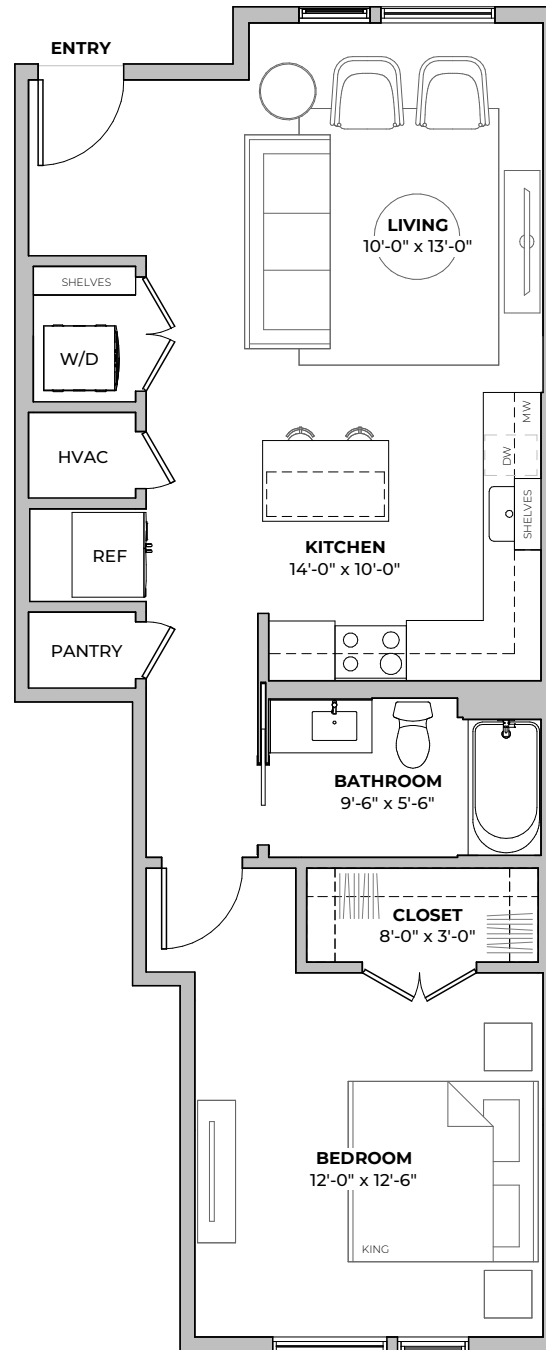

PLAN A1

1
beds

1
baths

616
SF

2211 E M. FRANKLIN AVE
AUSTIN, TX 78723
512-588-2341 liveatgeorgetx.com

All images are preliminary and for illustrative purposes only. Final finishes and colors will vary and are subject to change.

LEVEL 1 (ENTERED FROM BACK OF BLDG)

PLAN A2

1
beds

1
baths

760
SF

2211 E M. FRANKLIN AVE
 AUSTIN, TX 78723
 512-588-2341 liveatgeorgetx.com

All images are preliminary and for illustrative purposes only. Final finishes and colors will vary and are subject to change.

PLAN A2 ANSI

1
beds

1
baths

760
SF

2211 E M. FRANKLIN AVE
AUSTIN, TX 78723
512-588-2341 liveatgeorgetx.com

All images are preliminary and for illustrative purposes only. Final finishes and colors will vary and are subject to change.