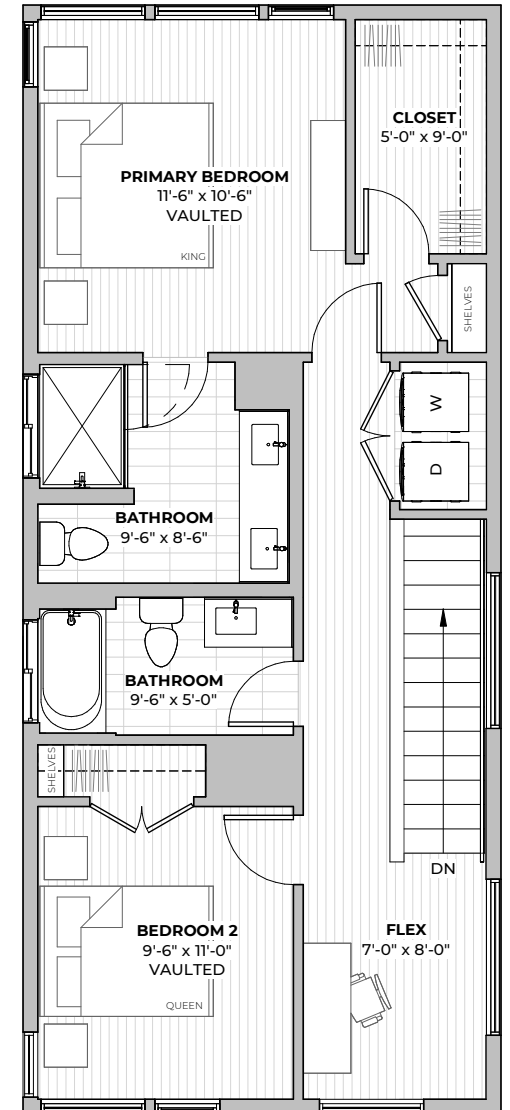

1ST
FLOOR

2ND
FLOOR

PLAN B2.2

2
beds

2.5
baths

1308
SF

2211 E M. FRANKLIN AVE
AUSTIN, TX 78723
512-588-2341 liveatgeorgetx.com

All images are preliminary and for illustrative purposes only. Final finishes and colors will vary and are subject to change.

PLAN B3.1

2
beds

2.5
baths

1482
SF

FIRST FLOOR

PATIO OR DECK

SECOND FLOOR

2211 E M. FRANKLIN AVE
 AUSTIN, TX 78723
 512-588-2341 liveatgeorgetx.com

All images are preliminary and for illustrative purposes only. Final finishes and colors will vary and are subject to change.

1ST
FLOOR

2ND
FLOOR

PLAN B3.1

2
beds

2.5
baths

1482
SF

2211 E M. FRANKLIN AVE
AUSTIN, TX 78723
512-588-2341 liveatgeorgetx.com