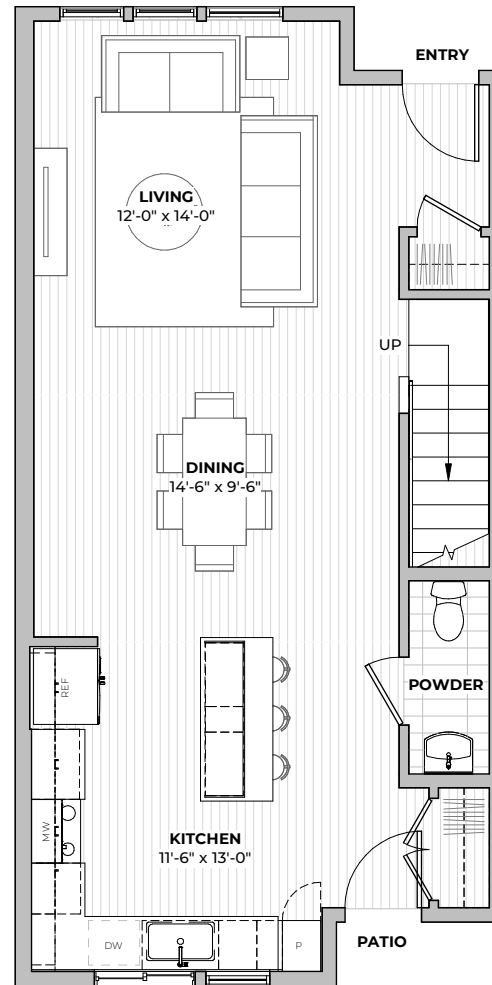

1ST
FLOOR

2ND
FLOOR

PLAN B3.2

2
beds

2.5
baths

1446
SF

2211 E M. FRANKLIN AVE
AUSTIN, TX 78723
512-588-2341 liveatgeorgetx.com

All images are preliminary and for illustrative purposes only. Final finishes and colors will vary and are subject to change.

PLAN B4.1

2
beds

2.5
baths

1470-1510
SF

FIRST FLOOR

SECOND FLOOR

2211 E M. FRANKLIN AVE
 AUSTIN, TX 78723
512-588-2341 liveatgeorgetx.com

All images are preliminary and for illustrative purposes only. Final finishes and colors will vary and are subject to change.

1ST
FLOOR

2ND
FLOOR

PLAN B4.1

2
beds

2.5
baths

1470-1510
SF

2211 E M. FRANKLIN AVE
AUSTIN, TX 78723
512-588-2341 liveatgeorgetx.com

All images are preliminary and for illustrative purposes only. Final finishes and colors will vary and are subject to change.