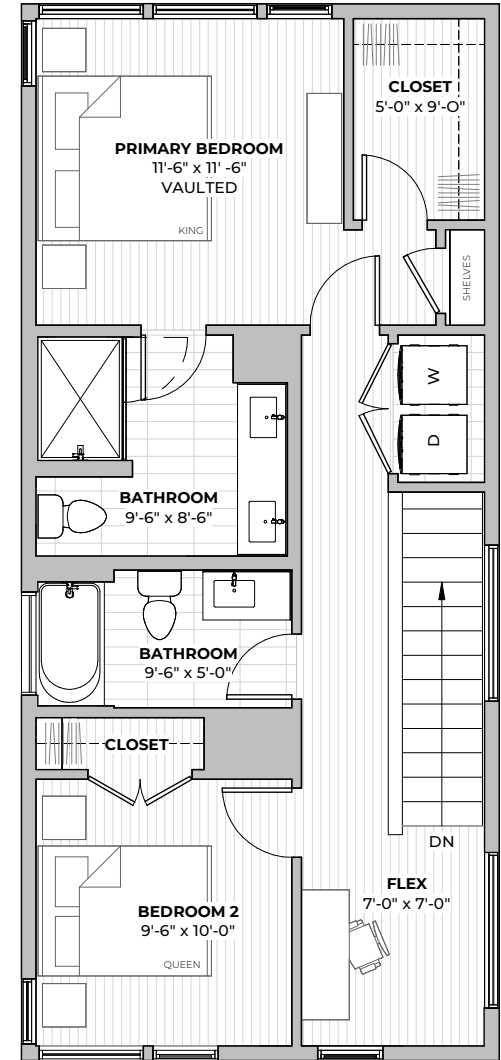

SECOND FLOOR

2211 E M. FRANKLIN AVE
AUSTIN, TX 78723
512-588-2341 liveatgeorgetx.com

All images are preliminary and for illustrative purposes only. Final finishes and colors will vary and are subject to change.