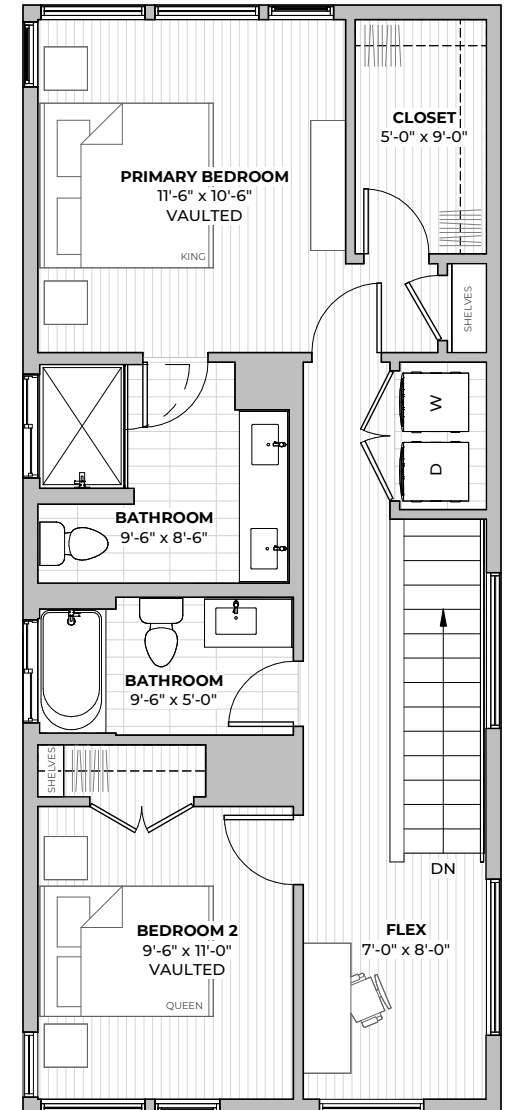

PLAN B3.1

2
beds

2.5
baths

1482
SF

FIRST FLOOR

PATIO OR DECK

SECOND FLOOR

2211 E M. FRANKLIN AVE
 AUSTIN, TX 78723
 512-588-2341 liveatgeorgetx.com

All images are preliminary and for illustrative purposes only. Final finishes and colors will vary and are subject to change.

1ST
FLOOR

2ND
FLOOR

PLAN B3.1

2211 E M. FRANKLIN AVE
AUSTIN, TX 78723
512-588-2341 liveatgeorgetx.com

All images are preliminary and for illustrative purposes only. Final finishes and colors will vary and are subject to change.

PLAN B3.2

2

beds

2.5

baths

1446

SF

1ST
FLOOR

2ND
FLOOR

PLAN B3.2

2
beds

2.5
baths

1446
SF

2211 E M. FRANKLIN AVE
AUSTIN, TX 78723
512-588-2341 liveatgeorgetx.com

All images are preliminary and for illustrative purposes only. Final finishes and colors will vary and are subject to change.