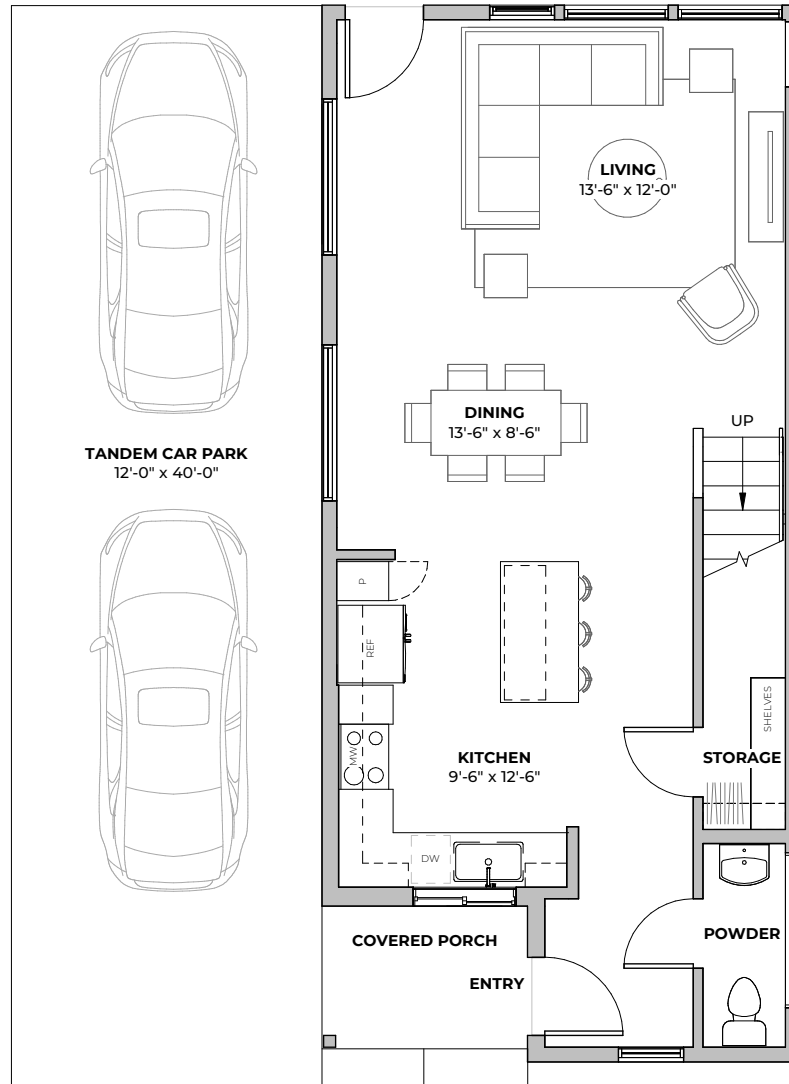

PLAN B3.1

2
beds

2.5
baths

1482
SF

FIRST FLOOR

PATIO OR DECK

SECOND FLOOR

2211 E M. FRANKLIN AVE
 AUSTIN, TX 78723
 512-588-2341 liveatgeorgetx.com

All images are preliminary and for illustrative purposes only. Final finishes and colors will vary and are subject to change.

1ST
FLOOR

2ND
FLOOR

PLAN B3.1

2211 E M. FRANKLIN AVE
AUSTIN, TX 78723
512-588-2341 liveatgeorgetx.com

All images are preliminary and for illustrative purposes only. Final finishes and colors will vary and are subject to change.

PLAN B3.2

2

beds

2.5

baths

1446

SF