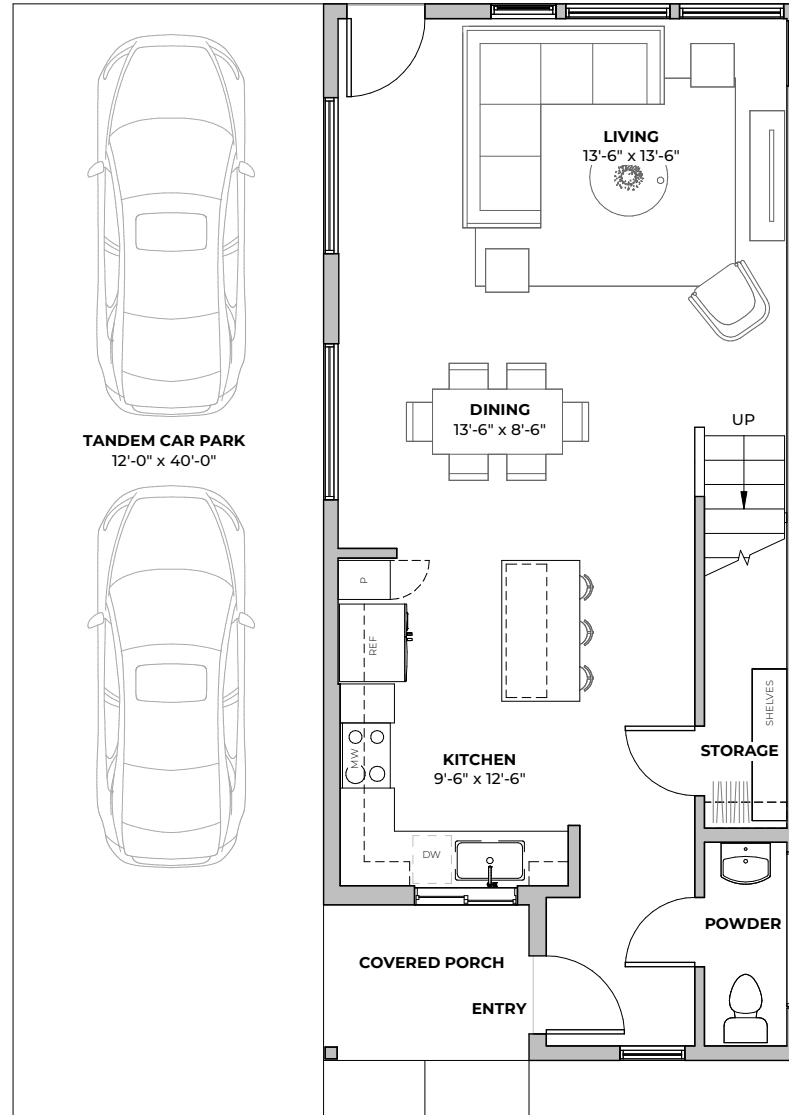

PLAN B3.1

2
beds

2.5
baths

1482
SF

FIRST FLOOR

PATIO OR DECK

SECOND FLOOR

2211 E M. FRANKLIN AVE
 AUSTIN, TX 78723
 512-588-2341 liveatgeorgetx.com

All images are preliminary and for illustrative purposes only. Final finishes and colors will vary and are subject to change.

PLAN B3.2

2

beds

2.5

baths

1446

SF

FIRST FLOOR

PATIO OR DECK

SECOND FLOOR

2211 E M. FRANKLIN AVE
 AUSTIN, TX 78723
 512-588-2341 liveatgeorgetx.com

All images are preliminary and for illustrative purposes only. Final finishes and colors will vary and are subject to change.