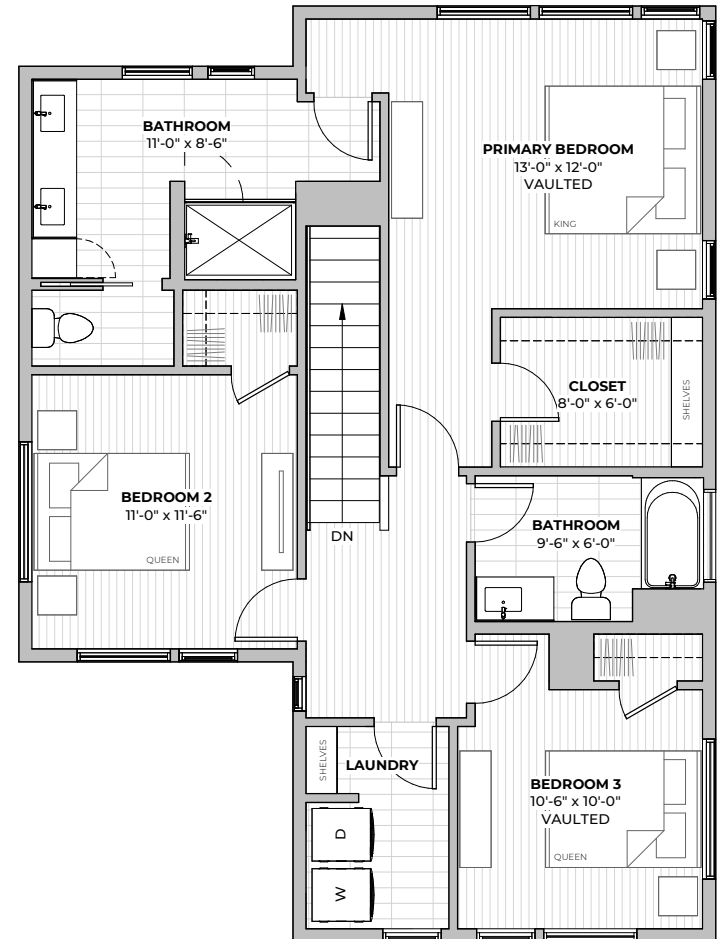

1ST
FLOOR

2ND
FLOOR

PLAN C1.2

3
beds

2.5
baths

1566
SF

2211 E M. FRANKLIN AVE
AUSTIN, TX 78723
512-588-2341 liveatgeorgetx.com

All images are preliminary and for illustrative purposes only. Final finishes and colors will vary and are subject to change.

PLAN C2.1

3
beds

2.5
baths

1731
SF

FIRST FLOOR

SECOND FLOOR

2211 E M. FRANKLIN AVE
 AUSTIN, TX 78723
 512-588-2341 liveatgeorgetx.com

All images are preliminary and for illustrative purposes only. Final finishes and colors will vary and are subject to change.

1ST
FLOOR

2ND
FLOOR

PLAN C2.1

3
beds

2.5
baths

1731
SF

2211 E M. FRANKLIN AVE
AUSTIN, TX 78723
512-588-2341 liveatgeorgetx.com

All images are preliminary and for illustrative purposes only. Final finishes and colors will vary and are subject to change.

PLAN C2.2

3
beds

2.5
baths

1747
SF

FIRST FLOOR

SECOND FLOOR

2211 E M. FRANKLIN AVE
 AUSTIN, TX 78723
512-588-2341 liveatgeorgetx.com

All images are preliminary and for illustrative purposes only. Final finishes and colors will vary and are subject to change.