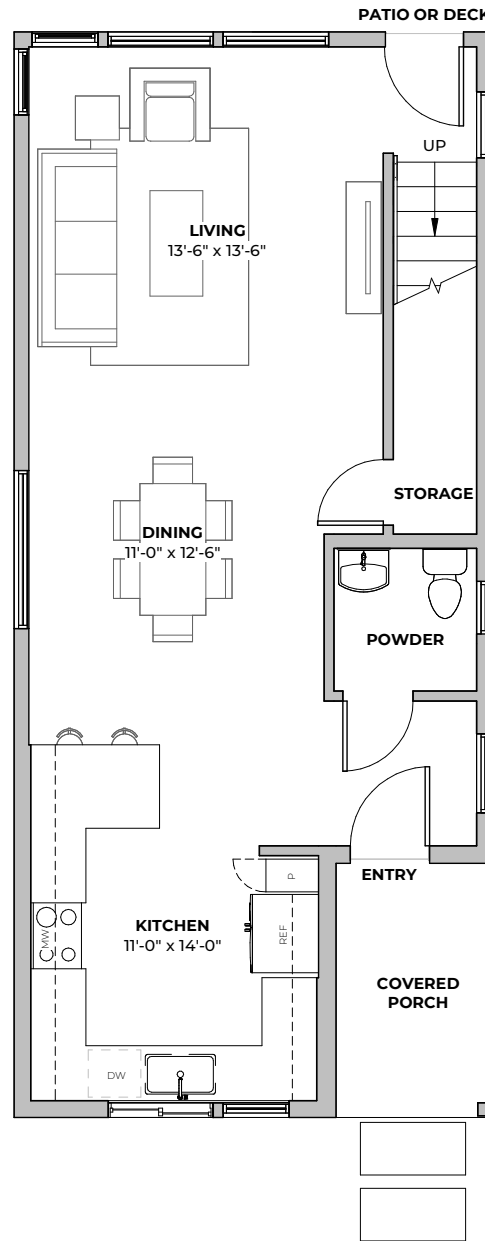

PLAN C1.1

3
beds

2.5
baths

1545
SF

FIRST FLOOR

SECOND FLOOR

2211 E M. FRANKLIN AVE
 AUSTIN, TX 78723
 512-588-2341 liveatgeorgetx.com

All images are preliminary and for illustrative purposes only. Final finishes and colors will vary and are subject to change.

1ST
FLOOR

2ND
FLOOR

PLAN C1.1

3
beds

2.5
baths

1545
SF

2211 E M. FRANKLIN AVE
AUSTIN, TX 78723
512-588-2341 liveatgeorgetx.com

All images are preliminary and for illustrative purposes only. Final finishes and colors will vary and are subject to change.

PLAN C1.2

3
beds

2.5
baths

1566
SF

FIRST FLOOR

SECOND FLOOR

2211 E M. FRANKLIN AVE
 AUSTIN, TX 78723
 512-588-2341 liveatgeorgetx.com

All images are preliminary and for illustrative purposes only. Final finishes and colors will vary and are subject to change.

1ST
FLOOR

2ND
FLOOR

PLAN C1.2

3
beds

2.5
baths

1566
SF

2211 E M. FRANKLIN AVE
AUSTIN, TX 78723
512-588-2341 liveatgeorgetx.com

All images are preliminary and for illustrative purposes only. Final finishes and colors will vary and are subject to change.