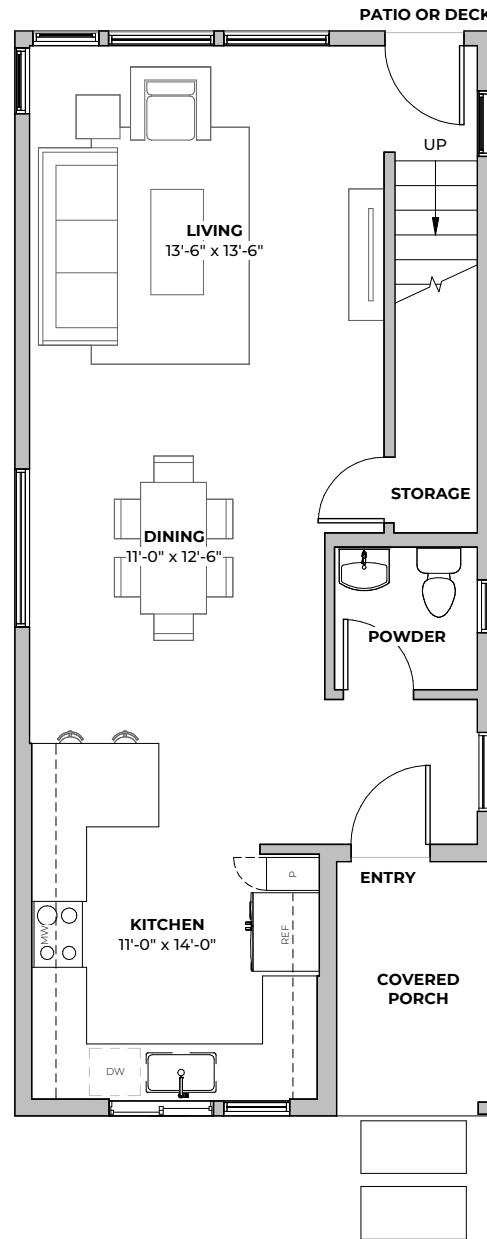

1ST
FLOOR

2ND
FLOOR

PLAN C1.1

3
beds

2.5
baths

1545
SF

2211 E M. FRANKLIN AVE
AUSTIN, TX 78723
512-588-2341 liveatgeorgetx.com

All images are preliminary and for illustrative purposes only. Final finishes and colors will vary and are subject to change.

PLAN C1.2

3
beds

2.5
baths

1566
SF

FIRST FLOOR

SECOND FLOOR

2211 E M. FRANKLIN AVE
 AUSTIN, TX 78723
 512-588-2341 liveatgeorgetx.com

All images are preliminary and for illustrative purposes only. Final finishes and colors will vary and are subject to change.

1ST
FLOOR

2ND
FLOOR

PLAN C1.2

3
beds

2.5
baths

1566
SF

2211 E M. FRANKLIN AVE
AUSTIN, TX 78723
512-588-2341 liveatgeorgetx.com

All images are preliminary and for illustrative purposes only. Final finishes and colors will vary and are subject to change.

PLAN C2.1

3
beds

2.5
baths

1731
SF

FIRST FLOOR

SECOND FLOOR

2211 E M. FRANKLIN AVE
 AUSTIN, TX 78723
 512-588-2341 liveatgeorgetx.com

All images are preliminary and for illustrative purposes only. Final finishes and colors will vary and are subject to change.