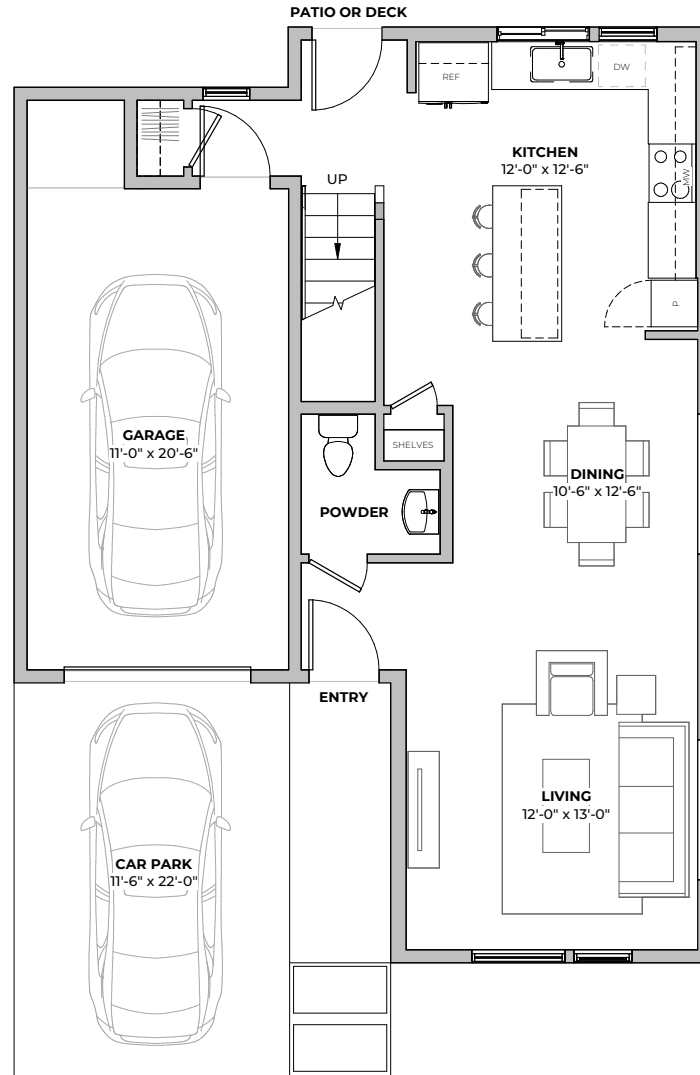

1ST
FLOOR

2ND
FLOOR

PLAN C1.2

3
beds

2.5
baths

1566
SF

2211 E M. FRANKLIN AVE
AUSTIN, TX 78723
512-588-2341 liveatgeorgetx.com

All images are preliminary and for illustrative purposes only. Final finishes and colors will vary and are subject to change.

PLAN C2.1

3
beds

2.5
baths

1731
SF

FIRST FLOOR

SECOND FLOOR

2211 E M. FRANKLIN AVE
 AUSTIN, TX 78723
 512-588-2341 liveatgeorgetx.com

All images are preliminary and for illustrative purposes only. Final finishes and colors will vary and are subject to change.

1ST
FLOOR

2ND
FLOOR

PLAN C2.1

3
beds

2.5
baths

1731
SF

2211 E M. FRANKLIN AVE
AUSTIN, TX 78723
512-588-2341 liveatgeorgetx.com

All images are preliminary and for illustrative purposes only. Final finishes and colors will vary and are subject to change.