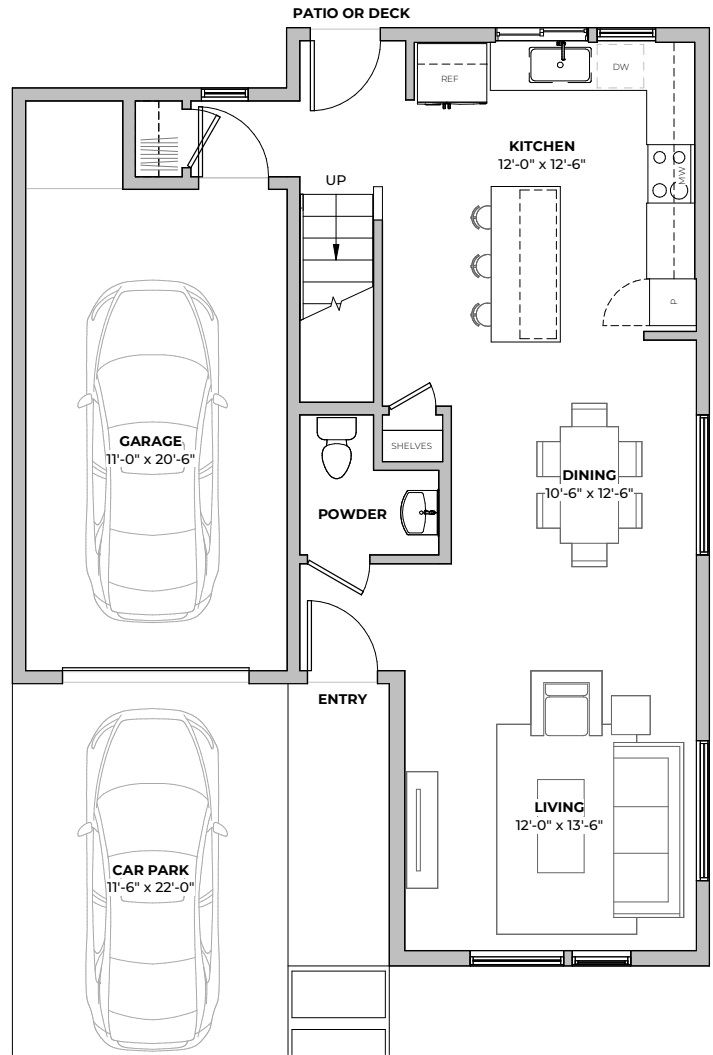

1ST
FLOOR

2ND
FLOOR

PLAN C2.1

3
beds

2.5
baths

1731
SF

2211 E M. FRANKLIN AVE
AUSTIN, TX 78723
512-588-2341 liveatgeorgetx.com

All images are preliminary and for illustrative purposes only. Final finishes and colors will vary and are subject to change.

PLAN C2.2

3
beds

2.5
baths

1747
SF

FIRST FLOOR

SECOND FLOOR

2211 E M. FRANKLIN AVE
 AUSTIN, TX 78723
512-588-2341 liveatgeorgetx.com

All images are preliminary and for illustrative purposes only. Final finishes and colors will vary and are subject to change.

1ST
FLOOR

2ND
FLOOR

PLAN C2.2

3
beds

2.5
baths

1747
SF

2211 E M. FRANKLIN AVE
AUSTIN, TX 78723
512-588-2341 liveatgeorgetx.com

All images are preliminary and for illustrative purposes only. Final finishes and colors will vary and are subject to change.