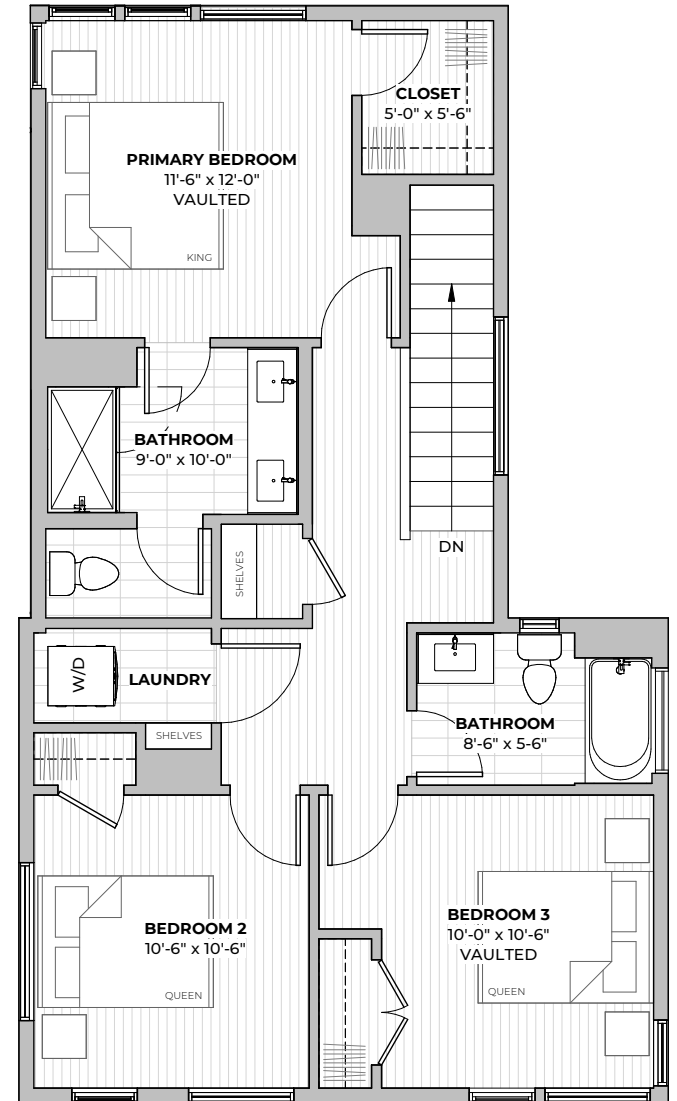

1ST
FLOOR

2ND
FLOOR

PLAN C1.1

3
beds

2.5
baths

1545
SF

2211 E M. FRANKLIN AVE
AUSTIN, TX 78723
512-588-2341 liveatgeorgetx.com

All images are preliminary and for illustrative purposes only. Final finishes and colors will vary and are subject to change.

PLAN C1.2

3
beds

2.5
baths

1566
SF

FIRST FLOOR

SECOND FLOOR

2211 E M. FRANKLIN AVE
 AUSTIN, TX 78723
 512-588-2341 liveatgeorgetx.com

All images are preliminary and for illustrative purposes only. Final finishes and colors will vary and are subject to change.

1ST
FLOOR

2ND
FLOOR

PLAN C1.2

3
beds

2.5
baths

1566
SF

2211 E M. FRANKLIN AVE
AUSTIN, TX 78723
512-588-2341 liveatgeorgetx.com

All images are preliminary and for illustrative purposes only. Final finishes and colors will vary and are subject to change.

PLAN C2.1

3
beds

2.5
baths

1731
SF

FIRST FLOOR

SECOND FLOOR

2211 E M. FRANKLIN AVE
 AUSTIN, TX 78723
 512-588-2341 liveatgeorgetx.com

All images are preliminary and for illustrative purposes only. Final finishes and colors will vary and are subject to change.