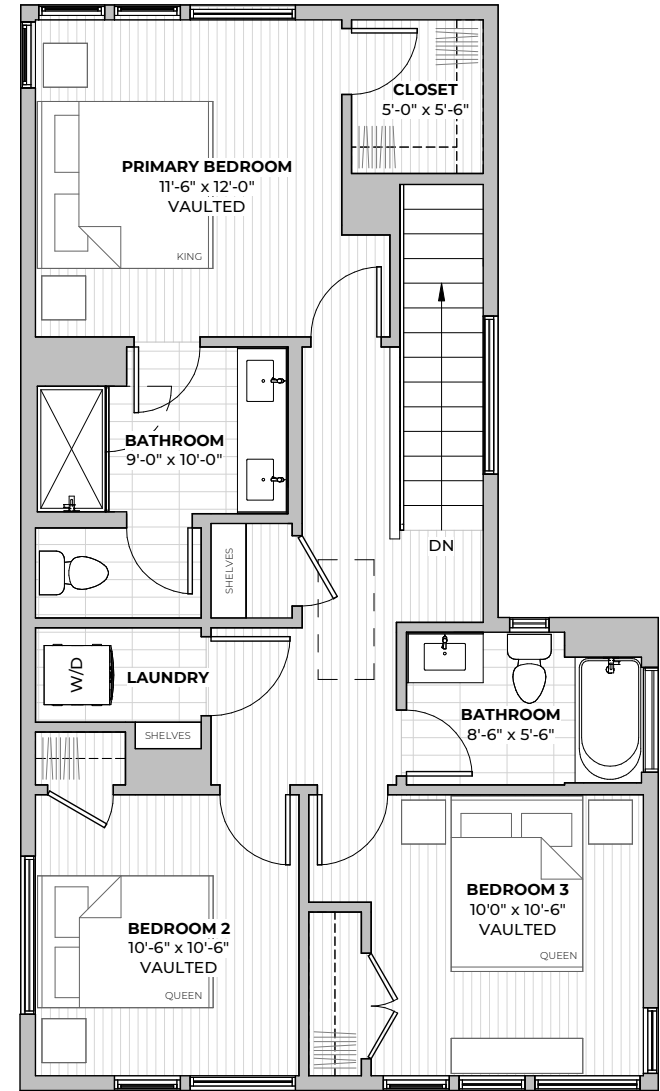

PLAN C1.1

3
beds

2.5
baths

1545
SF

FIRST FLOOR

SECOND FLOOR

2211 E M. FRANKLIN AVE
 AUSTIN, TX 78723
 512-588-2341 liveatgeorgetx.com

All images are preliminary and for illustrative purposes only. Final finishes and colors will vary and are subject to change.

1ST
FLOOR

2ND
FLOOR

PLAN C1.1

3
beds

2.5
baths

1545
SF

2211 E M. FRANKLIN AVE
AUSTIN, TX 78723
512-588-2341 liveatgeorgetx.com

All images are preliminary and for illustrative purposes only. Final finishes and colors will vary and are subject to change.

PLAN C1.2

3
beds

2.5
baths

1566
SF

FIRST FLOOR

SECOND FLOOR

2211 E M. FRANKLIN AVE
 AUSTIN, TX 78723
 512-588-2341 liveatgeorgetx.com

All images are preliminary and for illustrative purposes only. Final finishes and colors will vary and are subject to change.

1ST
FLOOR

2ND
FLOOR

PLAN C1.2

3
beds

2.5
baths

1566
SF

2211 E M. FRANKLIN AVE
AUSTIN, TX 78723
512-588-2341 liveatgeorgetx.com

All images are preliminary and for illustrative purposes only. Final finishes and colors will vary and are subject to change.