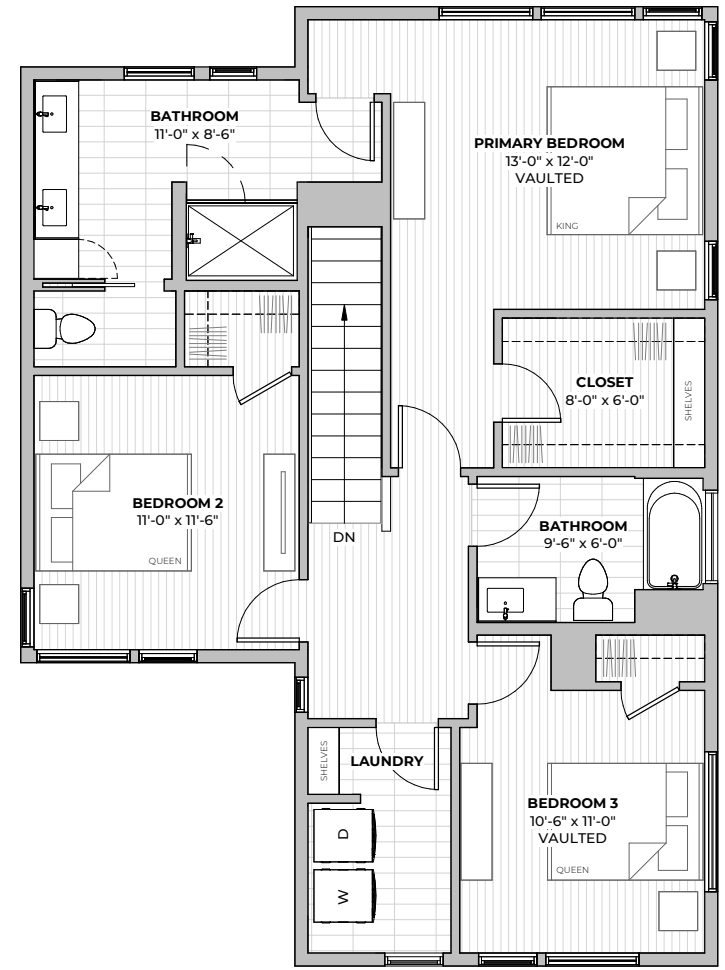

1ST
FLOOR

2ND
FLOOR

PLAN C2.1

3
beds

2.5
baths

1731
SF

2211 E M. FRANKLIN AVE
AUSTIN, TX 78723
512-588-2341 liveatgeorgetx.com

All images are preliminary and for illustrative purposes only. Final finishes and colors will vary and are subject to change.

PLAN C2.2

3
beds

2.5
baths

1747
SF

FIRST FLOOR

SECOND FLOOR

2211 E M. FRANKLIN AVE
 AUSTIN, TX 78723
512-588-2341 liveatgeorgetx.com

All images are preliminary and for illustrative purposes only. Final finishes and colors will vary and are subject to change.

1ST
FLOOR

2ND
FLOOR

PLAN C2.2

3
beds

2.5
baths

1747
SF

2211 E M. FRANKLIN AVE
AUSTIN, TX 78723
512-588-2341 liveatgeorgetx.com

All images are preliminary and for illustrative purposes only. Final finishes and colors will vary and are subject to change.