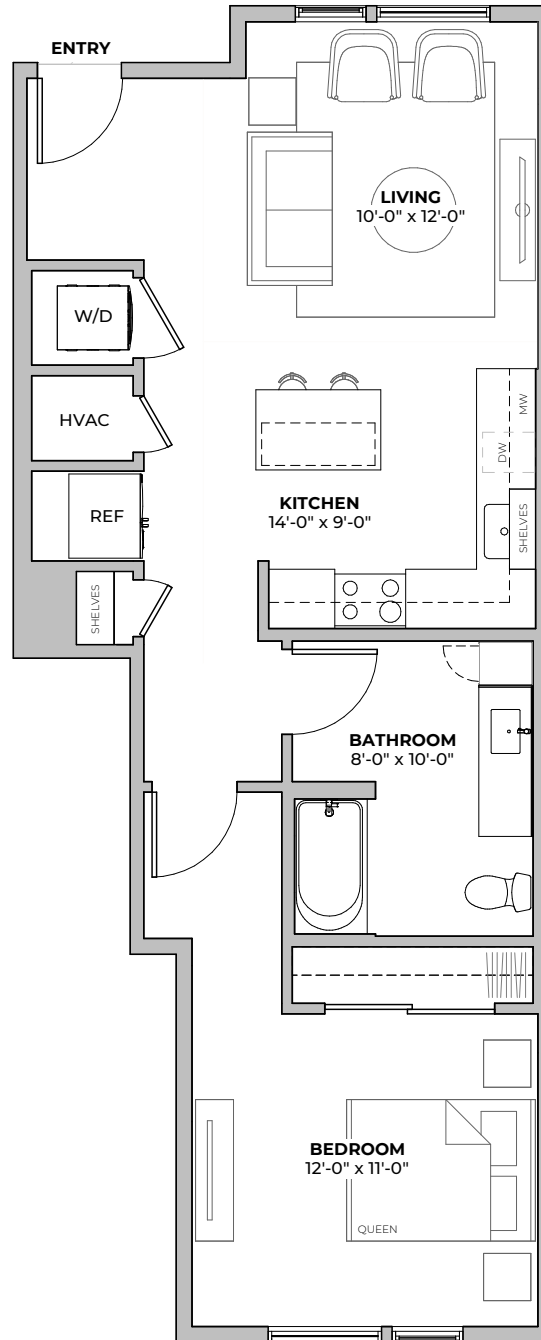

LEVEL 1 (ENTERED FROM BACK OF BLDG)

PLAN A2

1
beds

1
baths

760
SF

2211 E M. FRANKLIN AVE
 AUSTIN, TX 78723
 512-588-2341 liveatgeorgetx.com

All images are preliminary and for illustrative purposes only. Final finishes and colors will vary and are subject to change.

PLAN A2 ANSI

1
beds

1
baths

760
SF

2211 E M. FRANKLIN AVE
AUSTIN, TX 78723
512-588-2341 liveatgeorgetx.com

All images are preliminary and for illustrative purposes only. Final finishes and colors will vary and are subject to change.

2211 E M. FRANKLIN AVE
AUSTIN, TX 78723
512-588-2341 liveatgeorgetx.com

PLAN A2 ANSI

1
beds

1
baths

760
SF

All images are preliminary and for illustrative purposes only. Final finishes and colors will vary and are subject to change.

FIRST FLOOR

SECOND FLOOR

PLAN A3.1

1
beds

1
baths

815
SF

2211 E M. FRANKLIN AVE
 AUSTIN, TX 78723
 512-588-2341 liveatgeorgetx.com

All images are preliminary and for illustrative purposes only. Final finishes and colors will vary and are subject to change.