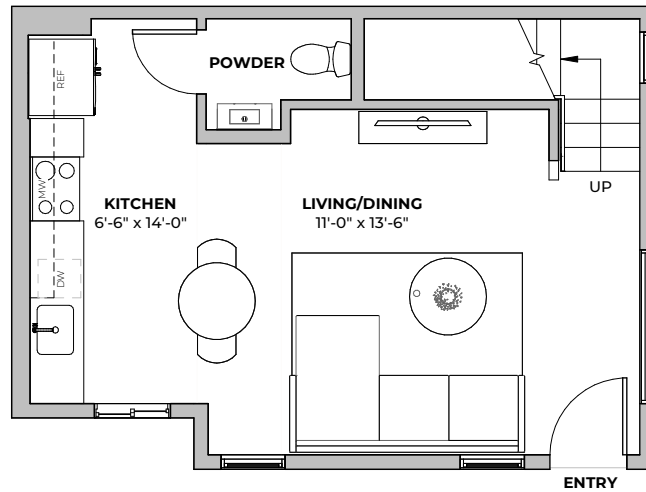

FIRST FLOOR

SECOND FLOOR

PLAN A3.1

1
beds

1
baths

815
SF

2211 E M. FRANKLIN AVE
 AUSTIN, TX 78723
 512-588-2341 liveatgeorgetx.com

All images are preliminary and for illustrative purposes only. Final finishes and colors will vary and are subject to change.

1ST
FLOOR

2ND
FLOOR

PLAN A3.1

1
beds

1
baths

815
SF

2211 E M. FRANKLIN AVE
AUSTIN, TX 78723
512-588-2341 liveatgeorgetx.com

All images are preliminary and for illustrative purposes only. Final finishes and colors will vary and are subject to change.

FIRST FLOOR

SECOND FLOOR

PLAN A3.2

1
beds

1.5
baths

890
SF

2211 E M. FRANKLIN AVE
AUSTIN, TX 78723
512-588-2341 liveatgeorgetx.com

All images are preliminary and for illustrative purposes only. Final finishes and colors will vary and are subject to change.