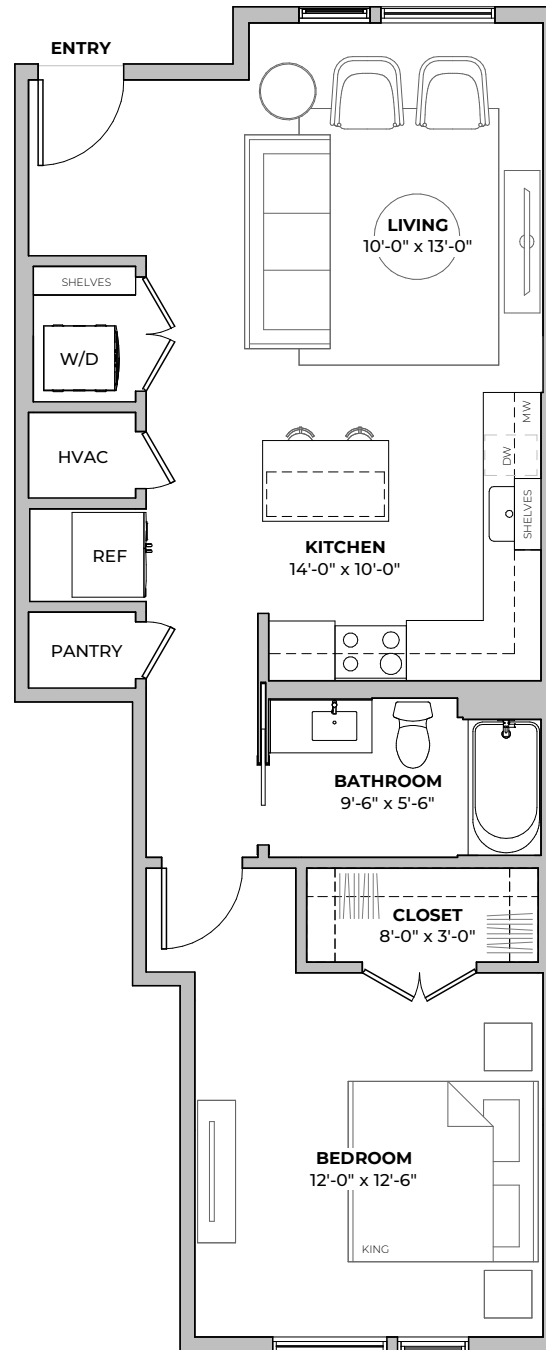

PLAN A1

1
beds

1
baths

616
SF

2211 E M. FRANKLIN AVE
 AUSTIN, TX 78723
512-588-2341 liveatgeorgetx.com

All images are preliminary and for illustrative purposes only. Final finishes and colors will vary and are subject to change.

LEVEL 1 (ENTERED FROM BACK OF BLDG)

PLAN A2

1
beds

1
baths

760
SF

2211 E M. FRANKLIN AVE
 AUSTIN, TX 78723
 512-588-2341 liveatgeorgetx.com

All images are preliminary and for illustrative purposes only. Final finishes and colors will vary and are subject to change.

PLAN A2

2211 E M. FRANKLIN AVE
AUSTIN, TX 78723
512-588-2341 liveatgeorgetx.com

All images are preliminary and for illustrative purposes only. Final finishes and colors will vary and are subject to change.

PLAN A2 ANSI

1
beds

1
baths

760
SF

2211 E M. FRANKLIN AVE
AUSTIN, TX 78723
512-588-2341 liveatgeorgetx.com

All images are preliminary and for illustrative purposes only. Final finishes and colors will vary and are subject to change.