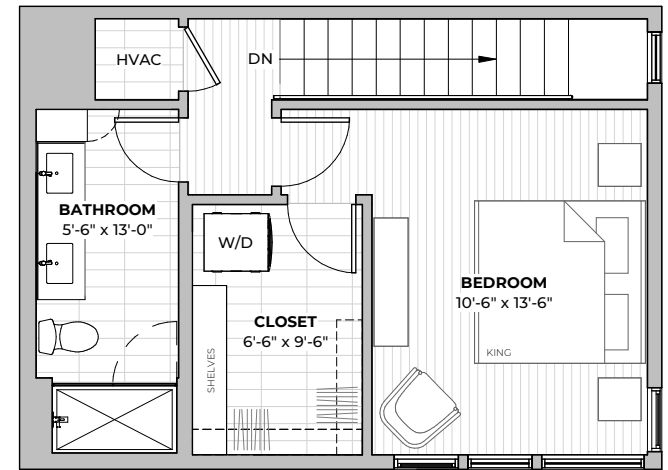

FIRST FLOOR

SECOND FLOOR

PLAN A3.1

1
beds

1
baths

815
SF

2211 E M. FRANKLIN AVE
 AUSTIN, TX 78723
 512-588-2341 liveatgeorgetx.com

All images are preliminary and for illustrative purposes only. Final finishes and colors will vary and are subject to change.

1ST
FLOOR

2ND
FLOOR

PLAN A3.1

1
beds

1
baths

815
SF

2211 E M. FRANKLIN AVE
AUSTIN, TX 78723
512-588-2341 liveatgeorgetx.com

All images are preliminary and for illustrative purposes only. Final finishes and colors will vary and are subject to change.

FIRST FLOOR

SECOND FLOOR

PLAN A3.2

1
beds

1.5
baths

890
SF

2211 E M. FRANKLIN AVE
AUSTIN, TX 78723
512-588-2341 liveatgeorgetx.com

All images are preliminary and for illustrative purposes only. Final finishes and colors will vary and are subject to change.