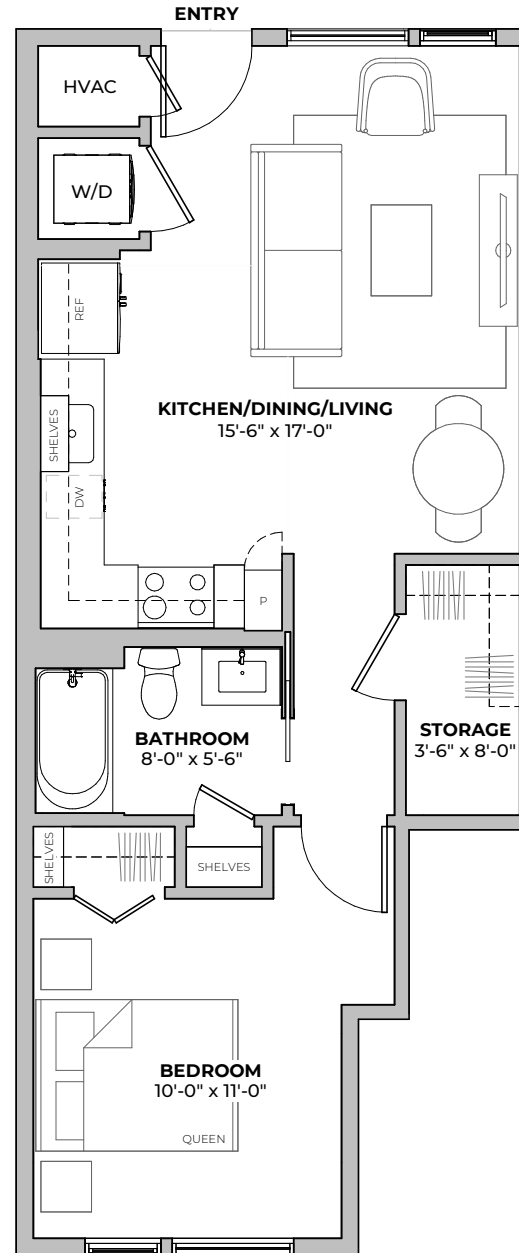

PLAN A1

1
beds

1
baths

616
SF

2211 E M. FRANKLIN AVE
 AUSTIN, TX 78723
512-588-2341 liveatgeorgetx.com

All images are preliminary and for illustrative purposes only. Final finishes and colors will vary and are subject to change.

PLAN A1

2211 E M. FRANKLIN AVE
AUSTIN, TX 78723
512-588-2341 liveatgeorgetx.com

All images are preliminary and for illustrative purposes only. Final finishes and colors will vary and are subject to change.

LEVEL 1 (ENTERED FROM BACK OF BLDG)

PLAN A2

1
beds

1
baths

760
SF

2211 E M. FRANKLIN AVE
 AUSTIN, TX 78723
 512-588-2341 liveatgeorgetx.com

All images are preliminary and for illustrative purposes only. Final finishes and colors will vary and are subject to change.