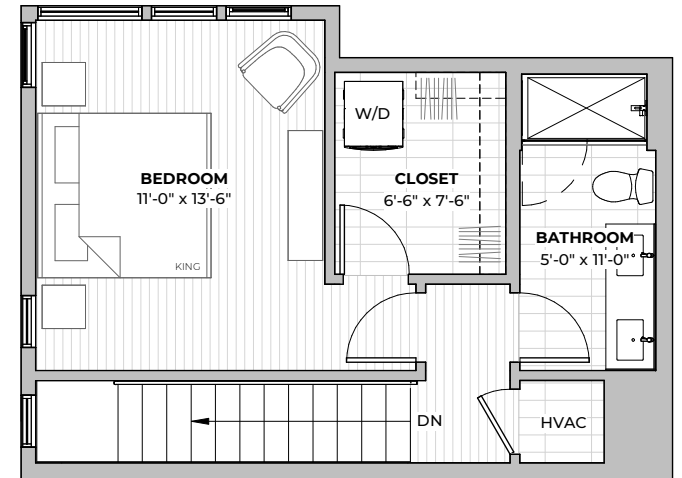

2211 E M. FRANKLIN AVE
AUSTIN, TX 78723
512-588-2341 liveatgeorgetx.com

PLAN A2 ANSI

1
beds

1
baths

760
SF

All images are preliminary and for illustrative purposes only. Final finishes and colors will vary and are subject to change.

FIRST FLOOR

SECOND FLOOR

PLAN A3.1

1
beds

1
baths

815
SF

2211 E M. FRANKLIN AVE
 AUSTIN, TX 78723
 512-588-2341 liveatgeorgetx.com

All images are preliminary and for illustrative purposes only. Final finishes and colors will vary and are subject to change.