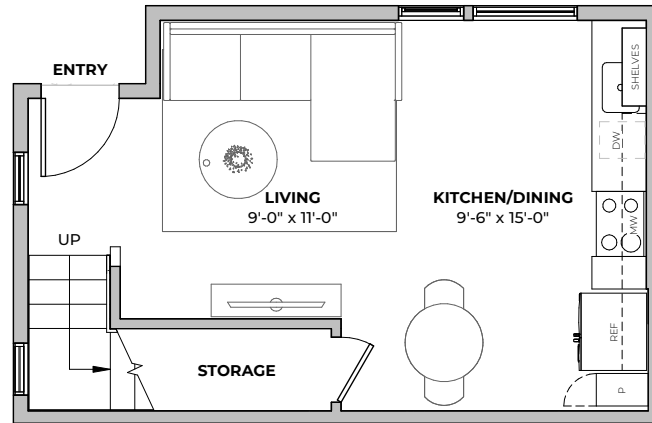

2211 E M. FRANKLIN AVE
AUSTIN, TX 78723
512-588-2341 liveatgeorgetx.com

PLAN A2 ANSI

1
beds

1
baths

760
SF

All images are preliminary and for illustrative purposes only. Final finishes and colors will vary and are subject to change.

FIRST FLOOR

SECOND FLOOR

PLAN A3.1

1
beds

1
baths

815
SF

2211 E M. FRANKLIN AVE
 AUSTIN, TX 78723
 512-588-2341 liveatgeorgetx.com

All images are preliminary and for illustrative purposes only. Final finishes and colors will vary and are subject to change.