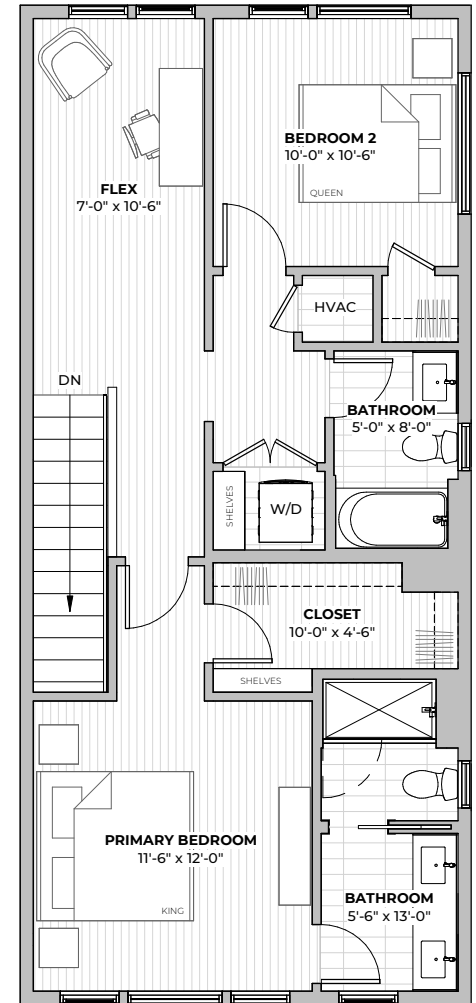

FIRST FLOOR

SECOND FLOOR

PLAN B2.1

2
beds

2.5
baths

1281
SF

2211 E M. FRANKLIN AVE
 AUSTIN, TX 78723
 512-588-2341 liveatgeorgetx.com

All images are preliminary and for illustrative purposes only. Final finishes and colors will vary and are subject to change.

2ND & 3RD FLOORS FRONT ENTRANCE

PLAN B5

2
beds

2.5
baths

1488-1530
SF

FIRST FLOOR

SECOND FLOOR

THIRD FLOOR

PLAN B6

2
beds

2.5
baths

1687-1736
SF

FIRST FLOOR

SECOND FLOOR

THIRD FLOOR

2211 E M. FRANKLIN AVE
AUSTIN, TX 78723
512-588-2341 liveatgeorgetx.com

1ST
FLOOR

2ND
FLOOR

3RD
FLOOR

PLAN B6

2211 E M. FRANKLIN AVE
AUSTIN, TX 78723
512-588-2341 liveatgeorgetx.com

2
beds

2.5
baths

1687-1736
SF