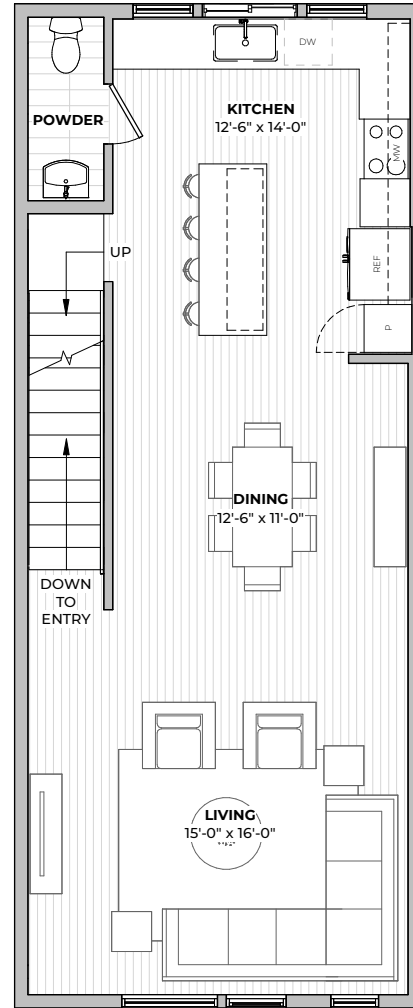

1ST
FLOOR

2ND
FLOOR

2211 E M. FRANKLIN AVE
AUSTIN, TX 78723
512-588-2341 liveatgeorgetx.com

PLAN B4.2

2
beds

2.5
baths

1480
SF

All images are preliminary and for illustrative purposes only. Final finishes and colors will vary and are subject to change.

2ND & 3RD FLOORS FRONT ENTRANCE

PLAN B5

2
beds

2.5
baths

1488-1530
SF

FIRST FLOOR

SECOND FLOOR

THIRD FLOOR