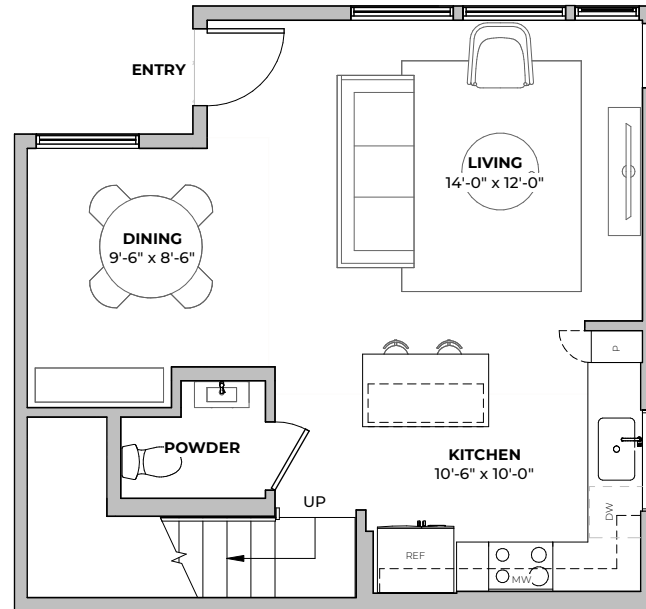

PLAN B1.1

2
beds

2.5
baths

1145
SF

FIRST FLOOR

SECOND FLOOR

2211 E. M. FRANKLIN AVE
 AUSTIN, TX 78723
 512-588-2341 liveatgeorgetx.com

All images are preliminary and for illustrative purposes only. Final finishes and colors will vary and are subject to change.

1ST
FLOOR

2ND
FLOOR

PLAN B1.1

2
beds

2.5
baths

1145
SF

2211 E M. FRANKLIN AVE
AUSTIN, TX 78723
512-588-2341 liveatgeorgetx.com

All images are preliminary and for illustrative purposes only. Final finishes and colors will vary and are subject to change.

PLAN B1.2

2
beds

2.5
baths

1194
SF

FIRST FLOOR

SECOND FLOOR

2211 E M. FRANKLIN AVE
 AUSTIN, TX 78723
512-588-2341 liveatgeorgetx.com

All images are preliminary and for illustrative purposes only. Final finishes and colors will vary and are subject to change.