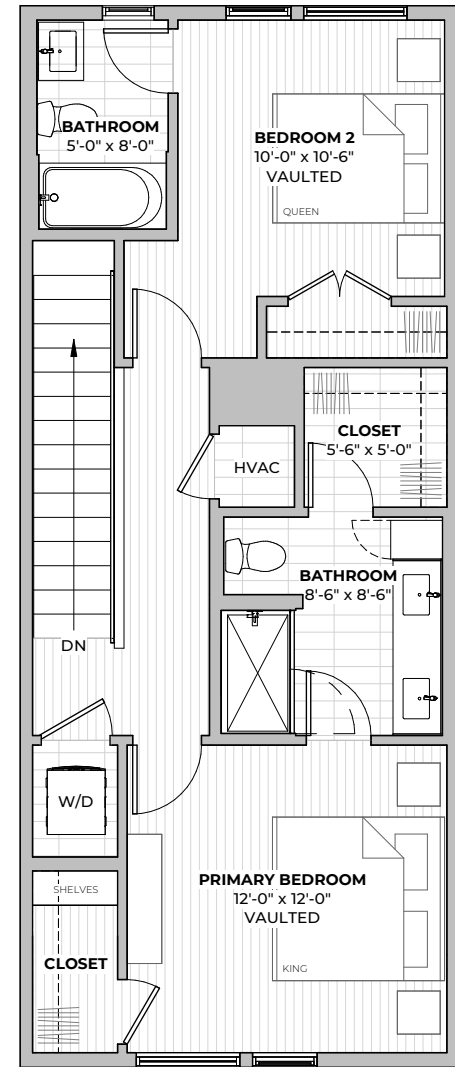

FIRST FLOOR

SECOND FLOOR

PLAN B2.1

2
beds

2.5
baths

1281
SF

2211 E M. FRANKLIN AVE
 AUSTIN, TX 78723
 512-588-2341 liveatgeorgetx.com

All images are preliminary and for illustrative purposes only. Final finishes and colors will vary and are subject to change.

1ST
FLOOR

2ND
FLOOR

PLAN B2.1

2
beds

2.5
baths

1281
SF

2211 E M. FRANKLIN AVE
AUSTIN, TX 78723
512-588-2341 liveatgeorgetx.com

All images are preliminary and for illustrative purposes only. Final finishes and colors will vary and are subject to change.

PLAN B2.2

2
beds

2.5
baths

1308
SF

FIRST FLOOR

SECOND FLOOR

2211 E M. FRANKLIN AVE
 AUSTIN, TX 78723
512-588-2341 liveatgeorgetx.com

All images are preliminary and for illustrative purposes only. Final finishes and colors will vary and are subject to change.

1ST
FLOOR

2ND
FLOOR

PLAN B2.2

2
beds

2.5
baths

1308
SF

2211 E M. FRANKLIN AVE
AUSTIN, TX 78723
512-588-2341 liveatgeorgetx.com

All images are preliminary and for illustrative purposes only. Final finishes and colors will vary and are subject to change.