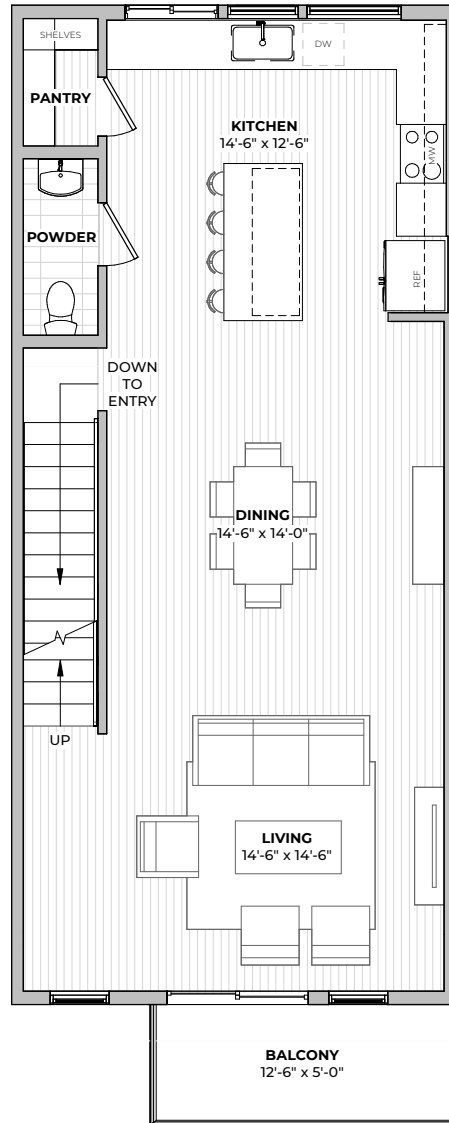

2ND & 3RD FLOORS FRONT ENTRANCE

PLAN B5

2
beds

2.5
baths

1488-1530
SF

FIRST FLOOR

SECOND FLOOR

THIRD FLOOR

2ND
FLOOR

3RD
FLOOR

2211 E M. FRANKLIN AVE
AUSTIN, TX 78723
512-588-2341 liveatgeorgetx.com

PLAN B5

2
beds

2.5
baths

1488-1530
SF

All images are preliminary and for illustrative purposes only. Final finishes and colors will vary and are subject to change.

PLAN B6

2
beds

2.5
baths

1687-1736
SF

FIRST FLOOR

SECOND FLOOR

THIRD FLOOR

2211 E M. FRANKLIN AVE
AUSTIN, TX 78723
512-588-2341 liveatgeorgetx.com

1ST
FLOOR

2ND
FLOOR

3RD
FLOOR

PLAN B6

2211 E M. FRANKLIN AVE
AUSTIN, TX 78723
512-588-2341 liveatgeorgetx.com

2
beds

2.5
baths

1687-1736
SF