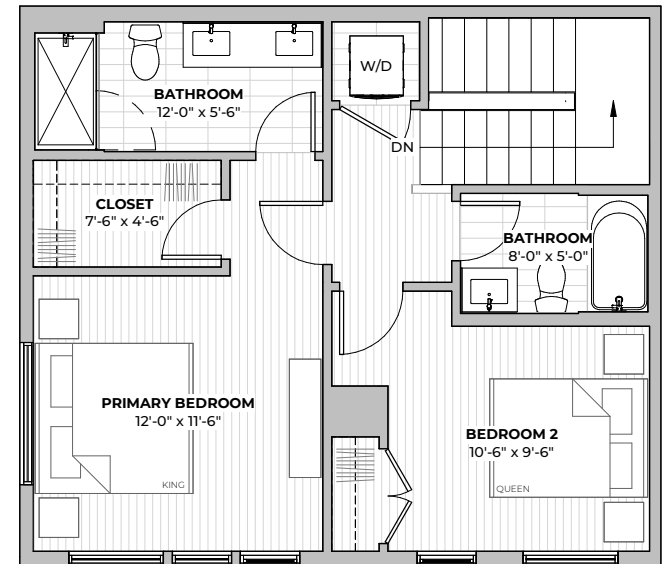

1ST
FLOOR

2ND
FLOOR

PLAN B1.1

2
beds

2.5
baths

1145
SF

2211 E M. FRANKLIN AVE
AUSTIN, TX 78723
512-588-2341 liveatgeorgetx.com

All images are preliminary and for illustrative purposes only. Final finishes and colors will vary and are subject to change.

PLAN B1.2

2
beds

2.5
baths

1194
SF

FIRST FLOOR

SECOND FLOOR

2211 E M. FRANKLIN AVE
 AUSTIN, TX 78723
512-588-2341 liveatgeorgetx.com

All images are preliminary and for illustrative purposes only. Final finishes and colors will vary and are subject to change.

1ST
FLOOR

2ND
FLOOR

PLAN B1.2

2
beds

2.5
baths

1194
SF

2211 E M. FRANKLIN AVE
AUSTIN, TX 78723
512-588-2341 liveatgeorgetx.com

All images are preliminary and for illustrative purposes only. Final finishes and colors will vary and are subject to change.

FIRST FLOOR

SECOND FLOOR

PLAN B2.1

2
beds

2.5
baths

1281
SF

2211 E M. FRANKLIN AVE
 AUSTIN, TX 78723
 512-588-2341 liveatgeorgetx.com

All images are preliminary and for illustrative purposes only. Final finishes and colors will vary and are subject to change.