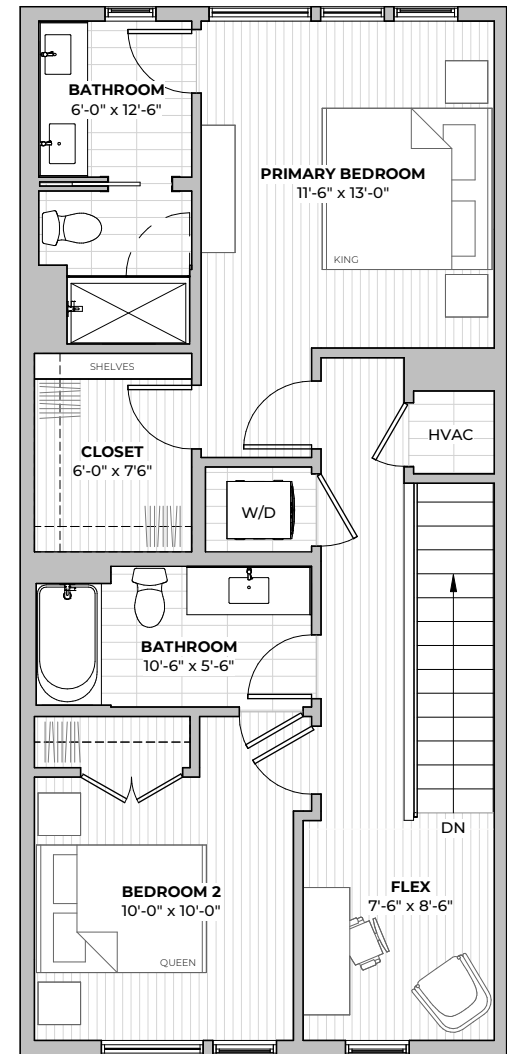

1ST
FLOOR

2ND
FLOOR

PLAN B2.2

2
beds

2.5
baths

1308
SF

2211 E M. FRANKLIN AVE
AUSTIN, TX 78723
512-588-2341 liveatgeorgetx.com

All images are preliminary and for illustrative purposes only. Final finishes and colors will vary and are subject to change.

PLAN B4.1

2
beds

2.5
baths

1470-1510
SF

FIRST FLOOR

SECOND FLOOR

2211 E M. FRANKLIN AVE
 AUSTIN, TX 78723
512-588-2341 liveatgeorgetx.com

All images are preliminary and for illustrative purposes only. Final finishes and colors will vary and are subject to change.

1ST
FLOOR

2ND
FLOOR

PLAN B4.1

2
beds

2.5
baths

1470-1510
SF

2211 E M. FRANKLIN AVE
AUSTIN, TX 78723
512-588-2341 liveatgeorgetx.com

All images are preliminary and for illustrative purposes only. Final finishes and colors will vary and are subject to change.

2ND & 3RD FLOORS FRONT ENTRANCE

PLAN B5

2
beds

2.5
baths

1488-1530
SF

FIRST FLOOR

SECOND FLOOR

THIRD FLOOR