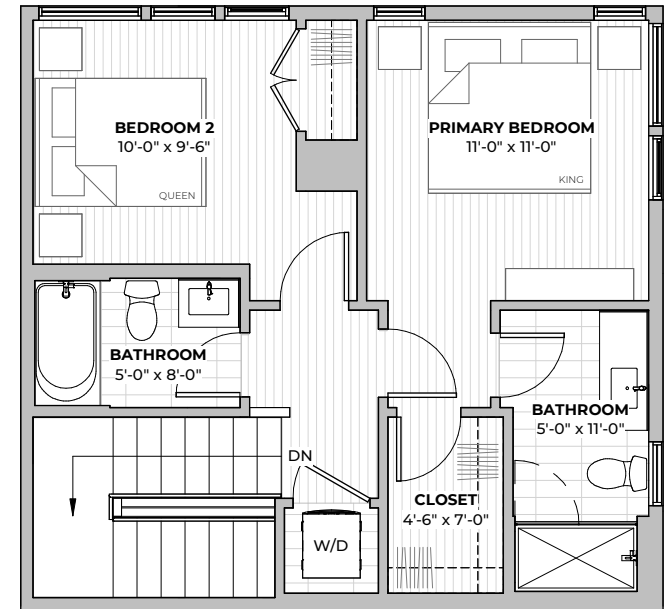

PLAN B1.1

2
beds

2.5
baths

1145
SF

FIRST FLOOR

SECOND FLOOR

2211 E. M. FRANKLIN AVE
 AUSTIN, TX 78723
 512-588-2341 liveatgeorgetx.com

All images are preliminary and for illustrative purposes only. Final finishes and colors will vary and are subject to change.

1ST
FLOOR

2ND
FLOOR

PLAN B1.1

2
beds

2.5
baths

1145
SF

2211 E M. FRANKLIN AVE
AUSTIN, TX 78723
512-588-2341 liveatgeorgetx.com

All images are preliminary and for illustrative purposes only. Final finishes and colors will vary and are subject to change.

PLAN B1.2

2
beds

2.5
baths

1194
SF

FIRST FLOOR

SECOND FLOOR

2211 E M. FRANKLIN AVE
 AUSTIN, TX 78723
512-588-2341 liveatgeorgetx.com

All images are preliminary and for illustrative purposes only. Final finishes and colors will vary and are subject to change.

2ND & 3RD FLOORS FRONT ENTRANCE

PLAN B5

2
beds

2.5
baths

1488-1530
SF

FIRST FLOOR

SECOND FLOOR

THIRD FLOOR