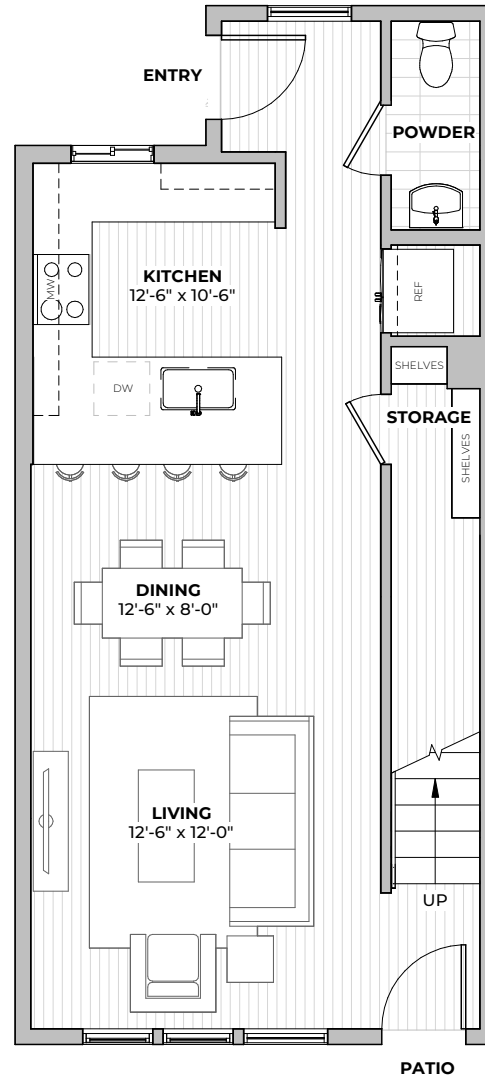

1ST
FLOOR

2ND
FLOOR

PLAN B1.2

2
beds

2.5
baths

1194
SF

2211 E M. FRANKLIN AVE
AUSTIN, TX 78723
512-588-2341 liveatgeorgetx.com

All images are preliminary and for illustrative purposes only. Final finishes and colors will vary and are subject to change.

FIRST FLOOR

SECOND FLOOR

PLAN B2.1

2
beds

2.5
baths

1281
SF

2211 E M. FRANKLIN AVE
 AUSTIN, TX 78723
 512-588-2341 liveatgeorgetx.com

All images are preliminary and for illustrative purposes only. Final finishes and colors will vary and are subject to change.

1ST
FLOOR

2ND
FLOOR

PLAN B2.1

2
beds

2.5
baths

1281
SF

2211 E M. FRANKLIN AVE
AUSTIN, TX 78723
512-588-2341 liveatgeorgetx.com

All images are preliminary and for illustrative purposes only. Final finishes and colors will vary and are subject to change.

PLAN B2.2

2
beds

2.5
baths

1308
SF

FIRST FLOOR

SECOND FLOOR

2211 E M. FRANKLIN AVE
 AUSTIN, TX 78723
512-588-2341 liveatgeorgetx.com

All images are preliminary and for illustrative purposes only. Final finishes and colors will vary and are subject to change.