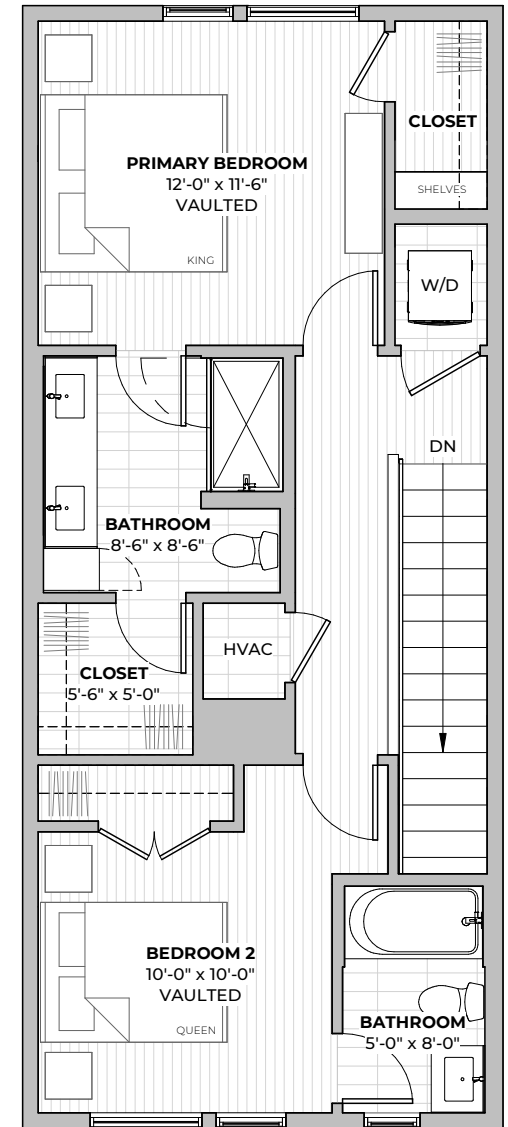

1ST
FLOOR

2ND
FLOOR

PLAN B1.2

2
beds

2.5
baths

1194
SF

2211 E M. FRANKLIN AVE
AUSTIN, TX 78723
512-588-2341 liveatgeorgetx.com

All images are preliminary and for illustrative purposes only. Final finishes and colors will vary and are subject to change.

FIRST FLOOR

SECOND FLOOR

PLAN B2.1

2
beds

2.5
baths

1281
SF

2211 E M. FRANKLIN AVE
 AUSTIN, TX 78723
 512-588-2341 liveatgeorgetx.com

All images are preliminary and for illustrative purposes only. Final finishes and colors will vary and are subject to change.

1ST
FLOOR

2ND
FLOOR

PLAN B2.1

2
beds

2.5
baths

1281
SF

2211 E M. FRANKLIN AVE
AUSTIN, TX 78723
512-588-2341 liveatgeorgetx.com

All images are preliminary and for illustrative purposes only. Final finishes and colors will vary and are subject to change.

PLAN B2.2

2
beds

2.5
baths

1308
SF

FIRST FLOOR

SECOND FLOOR

2211 E M. FRANKLIN AVE
 AUSTIN, TX 78723
512-588-2341 liveatgeorgetx.com

All images are preliminary and for illustrative purposes only. Final finishes and colors will vary and are subject to change.