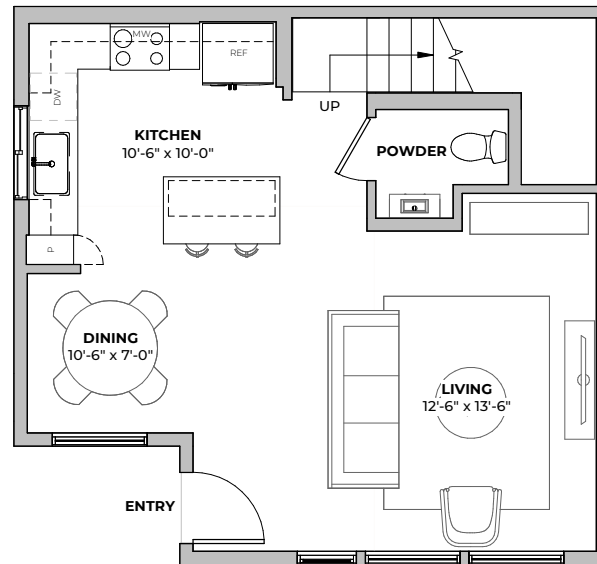

1ST
FLOOR

2ND
FLOOR

PLAN B1.1

2
beds

2.5
baths

1145
SF

2211 E M. FRANKLIN AVE
AUSTIN, TX 78723
512-588-2341 liveatgeorgetx.com

All images are preliminary and for illustrative purposes only. Final finishes and colors will vary and are subject to change.

PLAN B1.2

2
beds

2.5
baths

1194
SF

FIRST FLOOR

SECOND FLOOR

2211 E M. FRANKLIN AVE
 AUSTIN, TX 78723
512-588-2341 liveatgeorgetx.com

All images are preliminary and for illustrative purposes only. Final finishes and colors will vary and are subject to change.

1ST
FLOOR

2ND
FLOOR

PLAN B1.2

2
beds

2.5
baths

1194
SF

2211 E M. FRANKLIN AVE
AUSTIN, TX 78723
512-588-2341 liveatgeorgetx.com

All images are preliminary and for illustrative purposes only. Final finishes and colors will vary and are subject to change.

FIRST FLOOR

SECOND FLOOR

PLAN B2.1

2
beds

2.5
baths

1281
SF

2211 E M. FRANKLIN AVE
 AUSTIN, TX 78723
 512-588-2341 liveatgeorgetx.com

All images are preliminary and for illustrative purposes only. Final finishes and colors will vary and are subject to change.