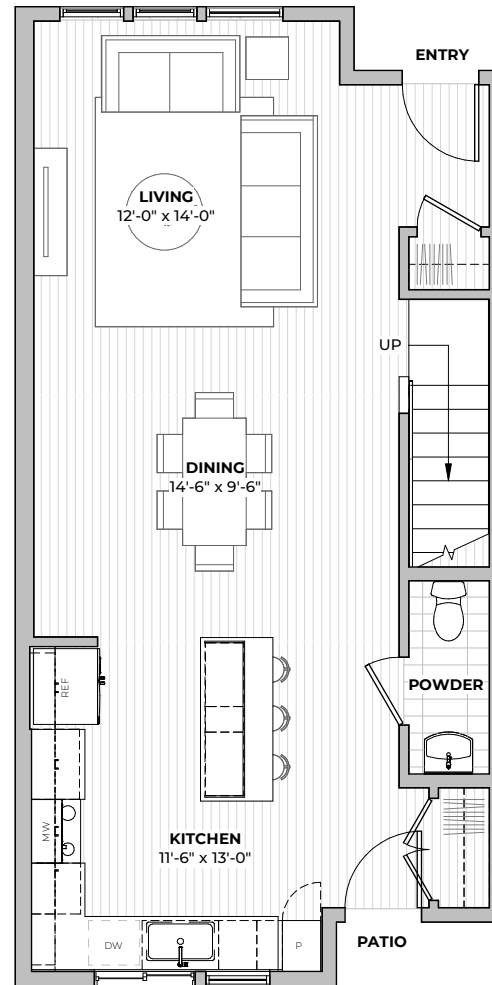

1ST
FLOOR

2ND
FLOOR

PLAN B2.2

2
beds

2.5
baths

1308
SF

2211 E M. FRANKLIN AVE
AUSTIN, TX 78723
512-588-2341 liveatgeorgetx.com

All images are preliminary and for illustrative purposes only. Final finishes and colors will vary and are subject to change.

PLAN B4.1

2
beds

2.5
baths

1470-1510
SF

FIRST FLOOR

SECOND FLOOR

2211 E M. FRANKLIN AVE
 AUSTIN, TX 78723
512-588-2341 liveatgeorgetx.com

All images are preliminary and for illustrative purposes only. Final finishes and colors will vary and are subject to change.

1ST
FLOOR

2ND
FLOOR

PLAN B4.1

2
beds

2.5
baths

1470-1510
SF

2211 E M. FRANKLIN AVE
AUSTIN, TX 78723
512-588-2341 liveatgeorgetx.com

All images are preliminary and for illustrative purposes only. Final finishes and colors will vary and are subject to change.

PLAN B4.2

2
beds

2.5
baths

1480
SF

FIRST FLOOR

SECOND FLOOR

2211 E M. FRANKLIN AVE
 AUSTIN, TX 78723
512-588-2341 liveatgeorgeatx.com

All images are preliminary and for illustrative purposes only. Final finishes and colors will vary and are subject to change.