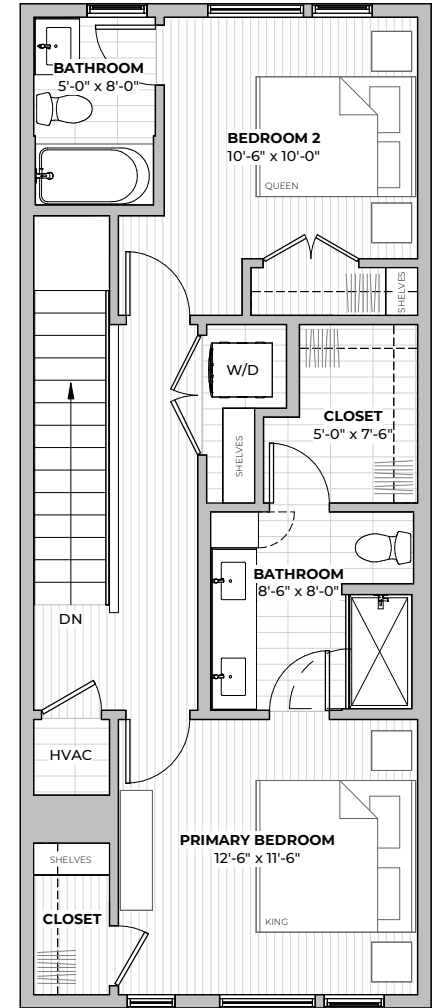

FIRST FLOOR

SECOND FLOOR

PLAN B2.1

2
beds

2.5
baths

1281
SF

2211 E M. FRANKLIN AVE
 AUSTIN, TX 78723
 512-588-2341 liveatgeorgetx.com

All images are preliminary and for illustrative purposes only. Final finishes and colors will vary and are subject to change.

1ST
FLOOR

2ND
FLOOR

2211 E M. FRANKLIN AVE
AUSTIN, TX 78723
512-588-2341 liveatgeorgetx.com

PLAN B4.2

2
beds

2.5
baths

1480
SF

All images are preliminary and for illustrative purposes only. Final finishes and colors will vary and are subject to change.

2ND & 3RD FLOORS FRONT ENTRANCE

PLAN B5

2
beds

2.5
baths

1488-1530
SF

FIRST FLOOR

SECOND FLOOR

THIRD FLOOR