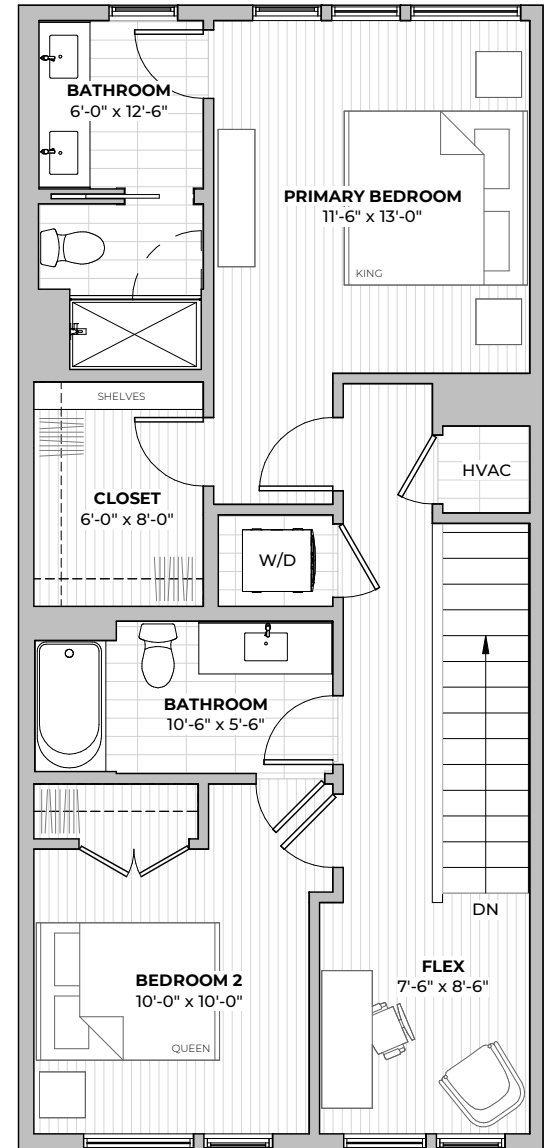

1ST
FLOOR

2ND
FLOOR

PLAN B4.1

2
beds

2.5
baths

1470-1510
SF

2211 E M. FRANKLIN AVE
AUSTIN, TX 78723
512-588-2341 liveatgeorgetx.com

All images are preliminary and for illustrative purposes only. Final finishes and colors will vary and are subject to change.

PLAN B4.2

2
beds

2.5
baths

1480
SF

FIRST FLOOR

SECOND FLOOR

2211 E M. FRANKLIN AVE
 AUSTIN, TX 78723
512-588-2341 liveatgeorgeatx.com

All images are preliminary and for illustrative purposes only. Final finishes and colors will vary and are subject to change.

1ST
FLOOR

2ND
FLOOR

2211 E M. FRANKLIN AVE
AUSTIN, TX 78723
512-588-2341 liveatgeorgetx.com

PLAN B4.2

2
beds

2.5
baths

1480
SF

All images are preliminary and for illustrative purposes only. Final finishes and colors will vary and are subject to change.

2ND & 3RD FLOORS FRONT ENTRANCE

PLAN B5

2
beds

2.5
baths

1488-1530
SF

FIRST FLOOR

SECOND FLOOR

THIRD FLOOR