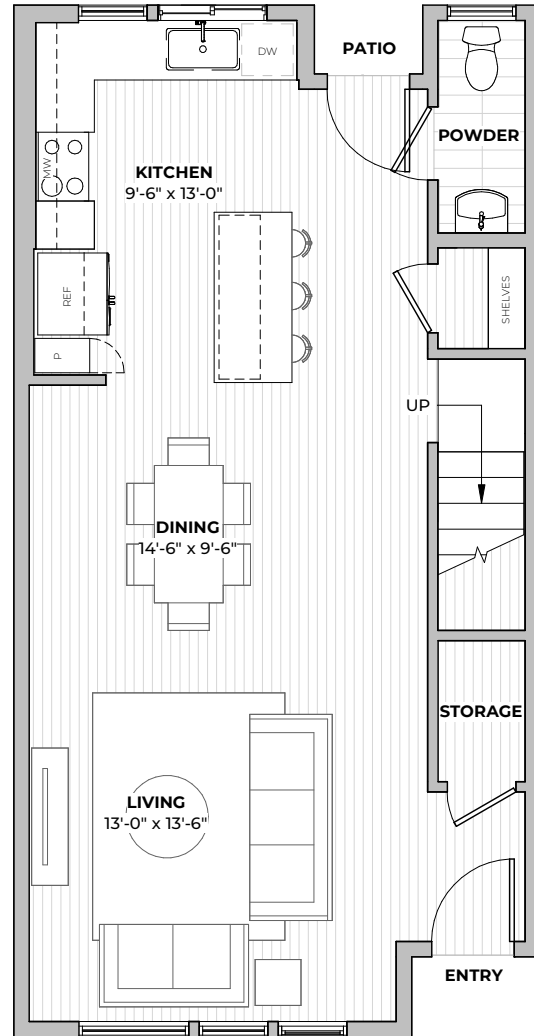

1ST
FLOOR

2ND
FLOOR

PLAN B4.1

2
beds

2.5
baths

1470-1510
SF

2211 E M. FRANKLIN AVE
AUSTIN, TX 78723
512-588-2341 liveatgeorgetx.com

All images are preliminary and for illustrative purposes only. Final finishes and colors will vary and are subject to change.

PLAN B4.2

2
beds

2.5
baths

1480
SF

FIRST FLOOR

SECOND FLOOR

2211 E M. FRANKLIN AVE
 AUSTIN, TX 78723
512-588-2341 liveatgeorgeatx.com

All images are preliminary and for illustrative purposes only. Final finishes and colors will vary and are subject to change.

1ST
FLOOR

2ND
FLOOR

2211 E M. FRANKLIN AVE
AUSTIN, TX 78723
512-588-2341 liveatgeorgetx.com

PLAN B4.2

2
beds

2.5
baths

1480
SF

All images are preliminary and for illustrative purposes only. Final finishes and colors will vary and are subject to change.

2ND & 3RD FLOORS FRONT ENTRANCE

PLAN B5

2
beds

2.5
baths

1488-1530
SF

FIRST FLOOR

SECOND FLOOR

THIRD FLOOR