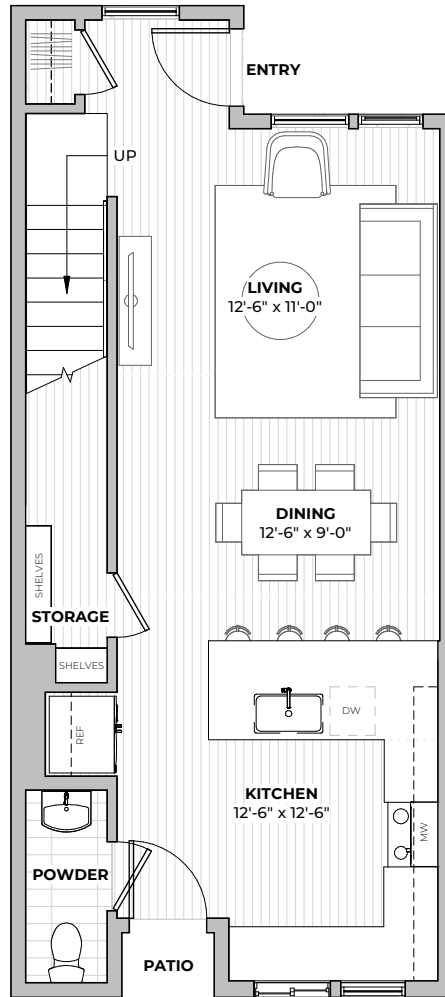

FIRST FLOOR

SECOND FLOOR

PLAN B2.1

2
beds

2.5
baths

1281
SF

2211 E M. FRANKLIN AVE
 AUSTIN, TX 78723
 512-588-2341 liveatgeorgetx.com

All images are preliminary and for illustrative purposes only. Final finishes and colors will vary and are subject to change.

1ST
FLOOR

2ND
FLOOR

PLAN B2.1

2
beds

2.5
baths

1281
SF

2211 E M. FRANKLIN AVE
AUSTIN, TX 78723
512-588-2341 liveatgeorgetx.com

All images are preliminary and for illustrative purposes only. Final finishes and colors will vary and are subject to change.

PLAN B2.2

2
beds

2.5
baths

1308
SF

FIRST FLOOR

SECOND FLOOR

2211 E M. FRANKLIN AVE
 AUSTIN, TX 78723
512-588-2341 liveatgeorgetx.com

All images are preliminary and for illustrative purposes only. Final finishes and colors will vary and are subject to change.

1ST
FLOOR

2ND
FLOOR

PLAN B2.2

2
beds

2.5
baths

1308
SF

2211 E M. FRANKLIN AVE
AUSTIN, TX 78723
512-588-2341 liveatgeorgetx.com

All images are preliminary and for illustrative purposes only. Final finishes and colors will vary and are subject to change.